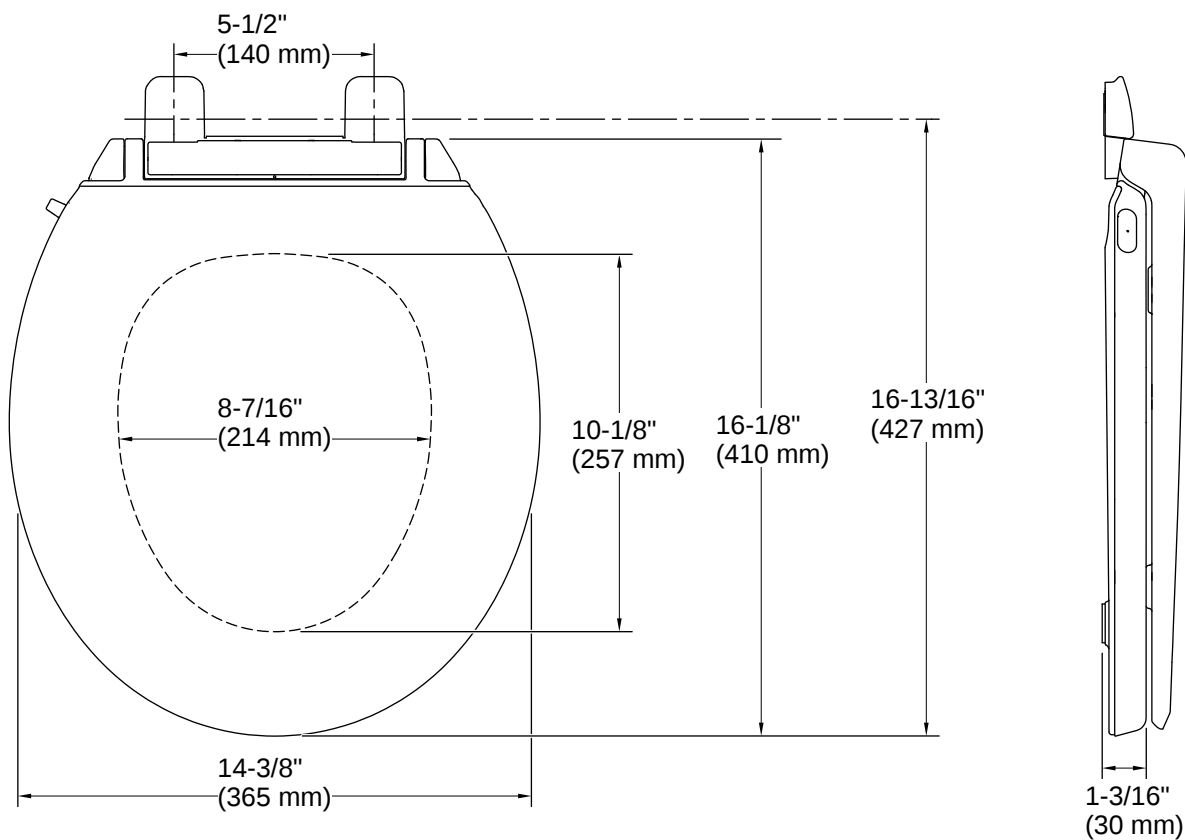

Installation Notes

Install this product according to the installation instructions.