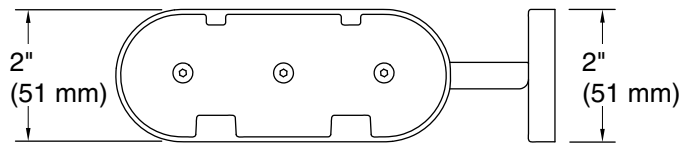

Color	Code	Description
	CP	Polished Chrome
	BN	Vibrant® Brushed Nickel
	BL	Matte Black
	2MB	Vibrant® Brushed Moderne Brass

Technical Information

All product dimensions are nominal.

Material: Brass

Notes

Install this product according to the installation instructions.