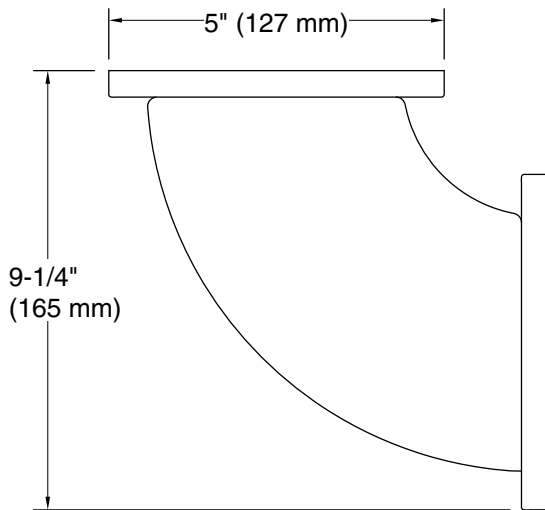

Color	Code	Description
	CP	Polished Chrome
	BN	Vibrant® Brushed Nickel
	BL	Matte Black
	2MB	Vibrant® Brushed Moderne Brass

Technical Information

All product dimensions are nominal.

Material: Brass

Notes

Install this product according to the installation instructions.