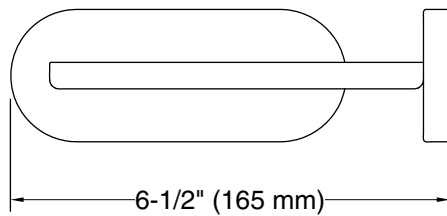

Color	Code	Description
	CP	Polished Chrome
	BN	Vibrant® Brushed Nickel
	BL	Matte Black
	2MB	Vibrant® Brushed Moderne Brass

Technical Information

All product dimensions are nominal.

Material: Brass

Notes

Install this product according to the installation instructions.