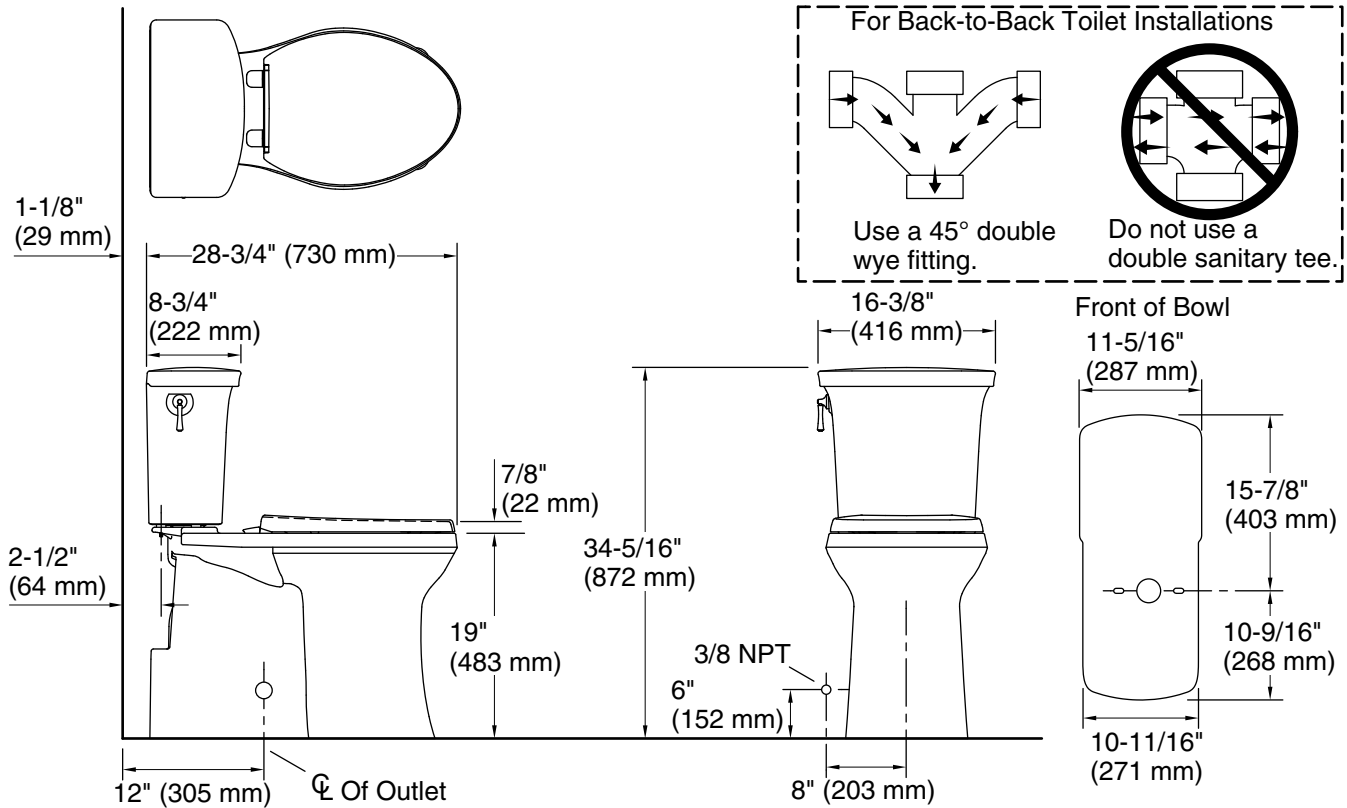

### Features

- Two-piece design
- Elongated bowl offers added room and comfort
- Tall height offers seating 2-1/2" (63.5 mm) higher than Comfort Height® for enhanced comfort, ease of sitting and standing, and gracious accessibility
- 1.28 gpf (4.8 lpf)
- Left-hand Polished Chrome trip lever
- 2-1/8" (54 mm) glazed trapway
- Revolution 360® flushing technology generates a forceful swirling motion to keep the bowl clean longer
- Fully skirted trapway simplifies cleaning
- Sanitary guard where bowl and tank meet for ease of cleaning
- Encapsulated bolts prevent rust and corrosion
- Patented ReadyLock® installation system, a simple solution for skirted toilets, saves time, hassle, and eliminates the need to drill into the floor for standard 12" (305 mm) rough-in
- CleanCoat™ surface treatment inhibits the growth of water scale and mineral stains for improved ease of cleaning
- AquaPiston® canister optimizes the flow out of the tank, harnessing gravity and the natural powerful reducing cascade of water to increase the power and effectiveness of the flush

### Installation

- Three-bolt quick-connect installation
- Standard 12" (305 mm) rough-in
- 10" and 14" (254 mm and 356 mm) rough-in kits also available
- Seat and supply line sold separately

### Included Components

- K-4143 Toilet tank, 1.28 gpf
- K-33812 Tall elongated toilet bowl with skirted trapway

## Technical Information

All product dimensions are nominal.

Toilet type:	Floor-mount
Waste Outlet:	Floor
Bowl shape:	Elongated
Flush type:	AquaPiston, Revolution 360
Trap passageway:	2-1/8" (54 mm)
Water surface size:	9-3/4" x 7-1/4" (248 mm x 184 mm)
Rim to water surface:	6-1/4" (159 mm)
Rough-in:	12" (305 mm)