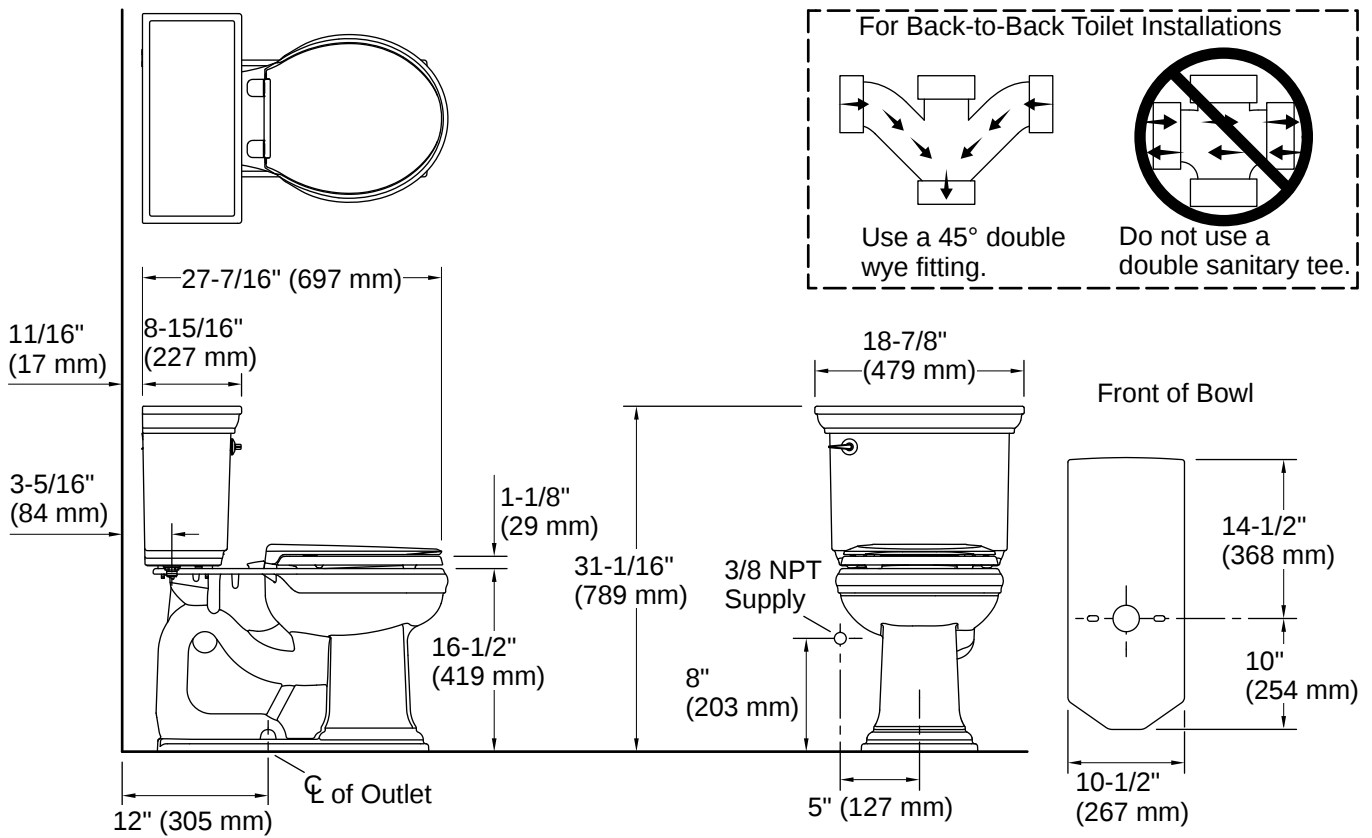

Memoirs® Stately | K-33815

ContinuousClean two-piece round-front toilet, 1.28 gpf

Features

- Two-piece design
- Round-front bowl offers an ideal solution for smaller bathrooms and powder rooms
- Comfort Height® feature offers chair-height seating that makes sitting down and standing up easier for most adults
- 1.28 gpf (4.8 lpf)
- Left-hand Polished Chrome trip lever
- 2-1/8" (54 mm) fully glazed trapway
- ContinuousClean system automatically dispenses cleaning solution with every flush
- Works with any white toilet bowl cleaner tablet. Tablets last up to six months in ContinuousClean ST system
- Precision-engineered patented tank, bowl, and trapway create strong siphon during flushing
- AquaPiston® canister optimizes the flow out of the tank, harnessing gravity and the natural, powerful reducing cascade of water to increase the power and effectiveness of the flush
- Easy-to-flush canister design requires less force to actuate than a 3" (76 mm) flapper, and has 90% less exposed seal material which resists conditions that cause wear, tear, shrinkage and swelling

ASME A112.19.2/CSA B45.1
 DOE - Energy Policy Act 1992
 EPA WaterSense®
 California Energy Commission (CEC)
 ADA
 ICC/ANSI A117.1
 CSA B651
 OBC

Technical Information

Rough-in:	Standard 12" (305mm)
Flush Type:	AquaPiston
Flush Rate:	1.28 gpf (4.8 lpf)
Bowl Shape:	Round-front
Seat-Mounting Holes:	5-1/2" (140 mm)
Waste Outlet:	Floor
Trapway Size:	2-1/8" (54 mm)
Trapway Type:	Exposed
Water Surface Size:	11-1/2" x 8-3/4" (292 mm x 222 mm)
Rim to Water Surface:	6-1/8" (156 mm)

Warranty

See website for detailed warranty information.

KOHLER® Toilets and Seats Limited Warranty

Installation

- Three-bolt quick-connect installation
- Standard 12" (305 mm) rough-in
- Seat and supply line sold separately