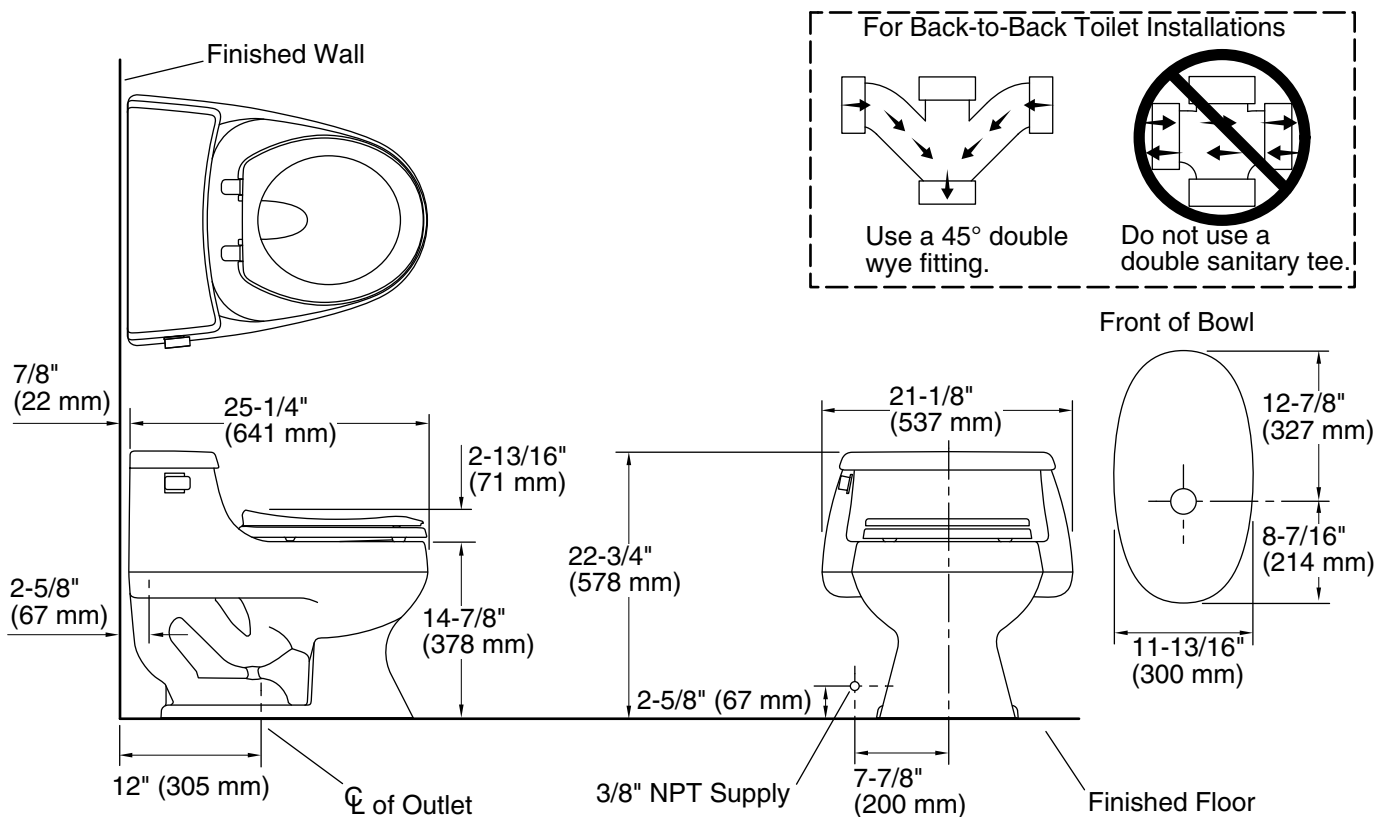

Rialto®

One-piece round-front toilet, 1.6 gpf
K-3386

Features

- One-piece toilets integrate the tank and bowl into a seamless, easy-to-clean design
- Round-front bowl offers an ideal solution for smaller bathrooms and powder rooms
- 1.6 gpf (6.0 lpf)
- Left-hand Polished Chrome trip lever
- Includes French Curve® seat
- Includes flexible supply line

Installation

- Standard 12" (305 mm) rough-in

Recommended Products/Accessories

K-5420 Low-Profile Bolt Caps

Included Components

K-4663 French Curve® Quick-Release™ round-front toilet seat

Codes/Standards

ASME A112.19.2/CSA B45.1
DOE - Energy Policy Act 1992

For the most current Specification Sheet, go to www.kohler.com USA or www.kohler.ca Canada

3-31-2025 22:09 - US/CA

THE BOLD LOOK
OF **KOHLER®**

Technical Information

All product dimensions are nominal.

Toilet type:	Floor-mount
Waste Outlet:	Floor
Bowl shape:	Round-front
Flush type:	Rim Jet
Trap passageway:	2-1/8" (54 mm)
Water surface size:	8-1/2" x 8-1/2" (216 mm x 216 mm)
Rim to water surface:	6-1/16" (154 mm)
Rough-in:	12" (305 mm)
Seat-mounting holes:	5-1/2" (140 mm)

Notes

Install this product according to the installation instructions.

For back-to-back toilet installations: Use only a 45° double wye fitting.