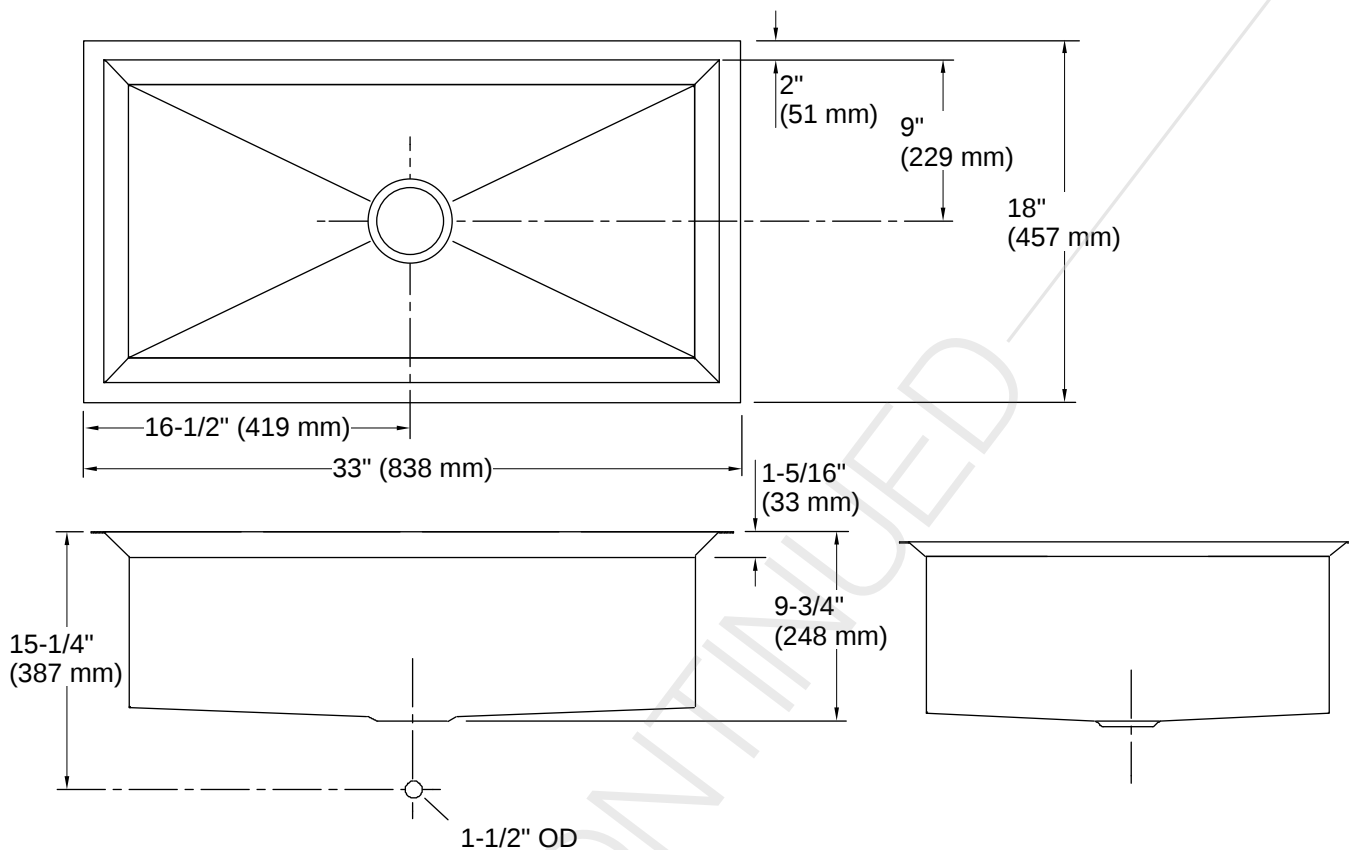

Installation Notes

Install this product according to the installation instructions.