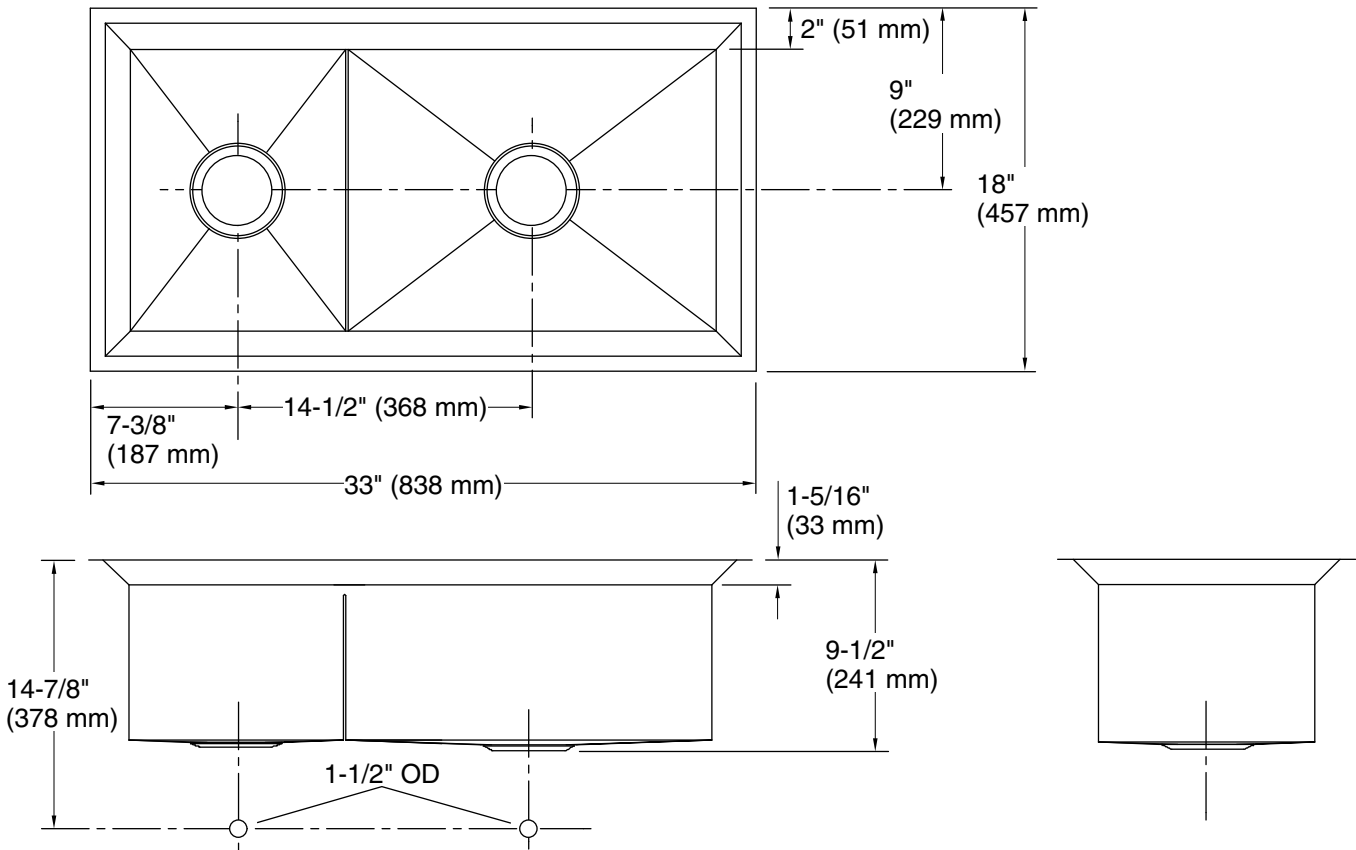

Features

- Part of K-3160-NA
- 33" (838 mm) x 18" (457 mm)
- 9-1/8" depth
- Large/medium bowls
- Undercounter installation
- Please order the K-3160-NA sink which includes the following: sink and sink rack

Lifetime Limited Warranty

See website for detailed warranty information.

Technical Information

All product dimensions are nominal.

Basin configuration: Large Bowl on Left

Min. base cabinet width: 36" (914 mm)

Bowl area (Left): Length: 10-11/16" (271 mm)
 Width: 14" (356 mm)
 Bowl depth: 9-1/8" (232 mm)

Bowl area (Right): Length: 18-3/16" (462 mm)
 Width: 14" (356 mm)
 Bowl depth: 9-1/8" (232 mm)

Drain hole: 3-5/8" (92 mm)