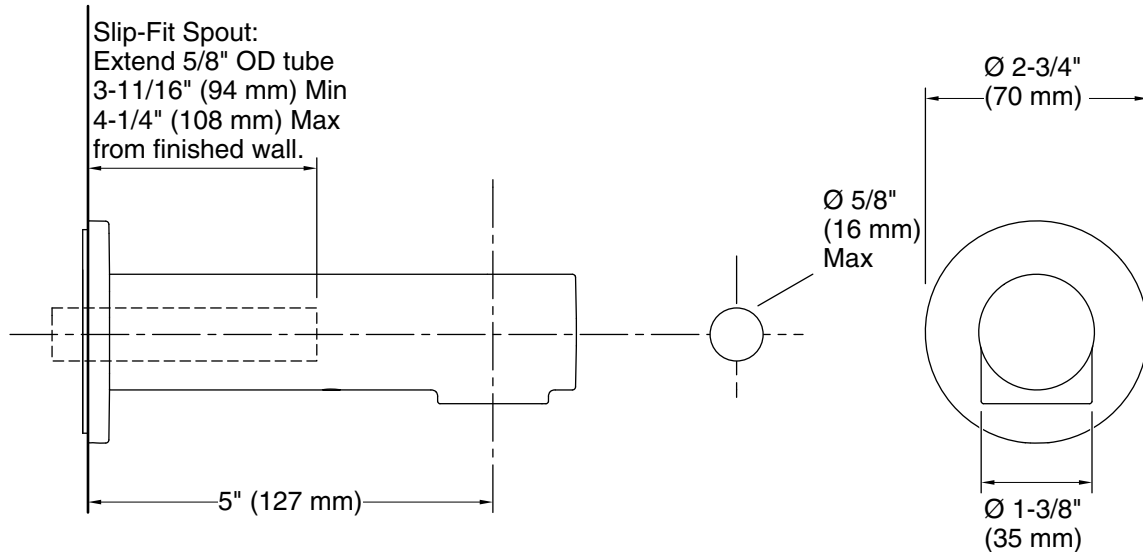

Features

- Nondiverter spout
- 5" (127 mm) spout reach
- 1-1/4" (31.8 mm) max hole diameter
- Coordinates with other products in the Elate collection

Material

- Premium metal construction for durability and reliability
- KOHLER finishes resist corrosion and tarnishing

Color	Code	Description
	CP	Polished Chrome
	BN	Vibrant® Brushed Nickel
	BL	Matte Black
	2MB	Vibrant® Brushed Moderne Brass

Technical Information

All product dimensions are nominal.

Spout:

Spout reach: 5" (127 mm)