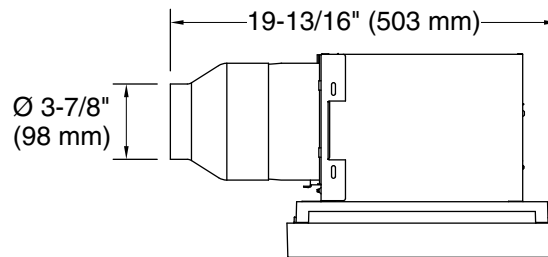

Required Electrical Service

One circuit required.

120 V, 15 A, 60 Hz

Technical Information

All product dimensions are nominal.

Material: Steel, Plastic

Notes

Install this product according to the installation instructions.