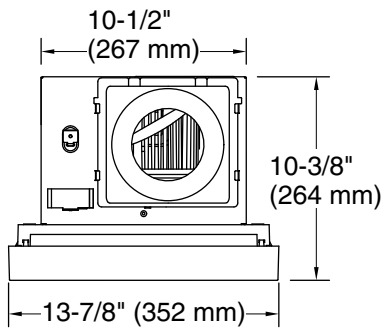

Required Electrical Service

One circuit required.

120 V, 15 A, 60 Hz

Technical Information

All product dimensions are nominal.

Material: Steel, Plastic

Notes

Install this product according to the installation instructions.