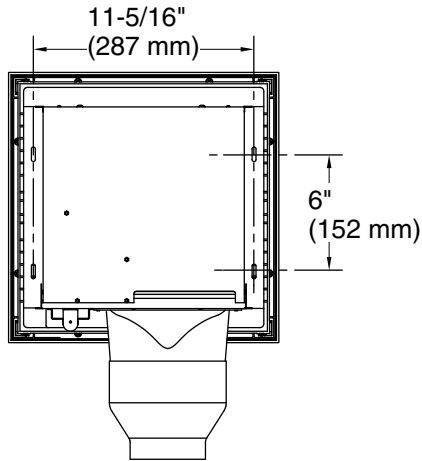

Required Electrical Service

One circuit required.

120 V, 15 A, 60 Hz

Technical Information

All product dimensions are nominal.

Material: Steel, Plastic

Notes

Install this product according to the installation instructions.