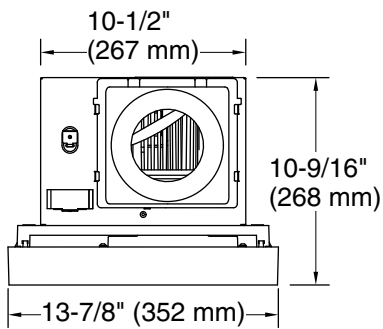

Required Electrical Service

One circuit required.

120 V, 15 A, 60 Hz

Technical Information

All product dimensions are nominal.

Material:	Steel, Plastic
Number of Lights:	1
Lighting Type:	Integrated LED
Socket Type:	LED Integrate
CRI	>=90
Life Span	50000 Hours

Notes

Install this product according to the installation instructions.