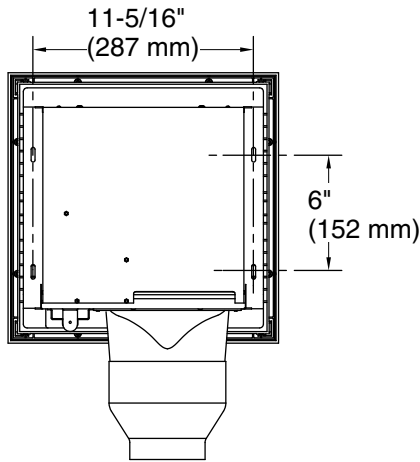

Required Electrical Service

One circuit required.

120 V, 15 A, 60 Hz

Technical Information

All product dimensions are nominal.

Material:	Steel, Plastic
Number of Lights:	1
Lighting Type:	Integrated LED
Socket Type:	LED Integrate
CRI	>=90
Life Span	50000 Hours

Notes

Install this product according to the installation instructions.