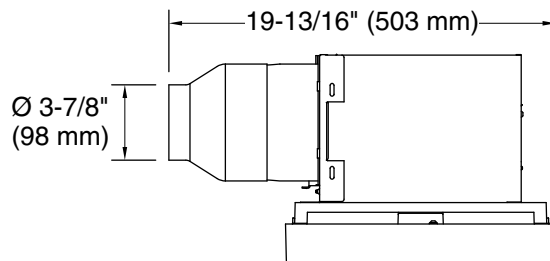

Required Electrical Service

One circuit required.

120 V, 15 A, 60 Hz

Technical Information

All product dimensions are nominal.

Material:	Steel, Plastic
Number of Lights:	1
Lighting Type:	Integrated LED
Socket Type:	LED Integrate
CRI	>=90
Life Span	50000 Hours

Notes

Install this product according to the installation instructions.