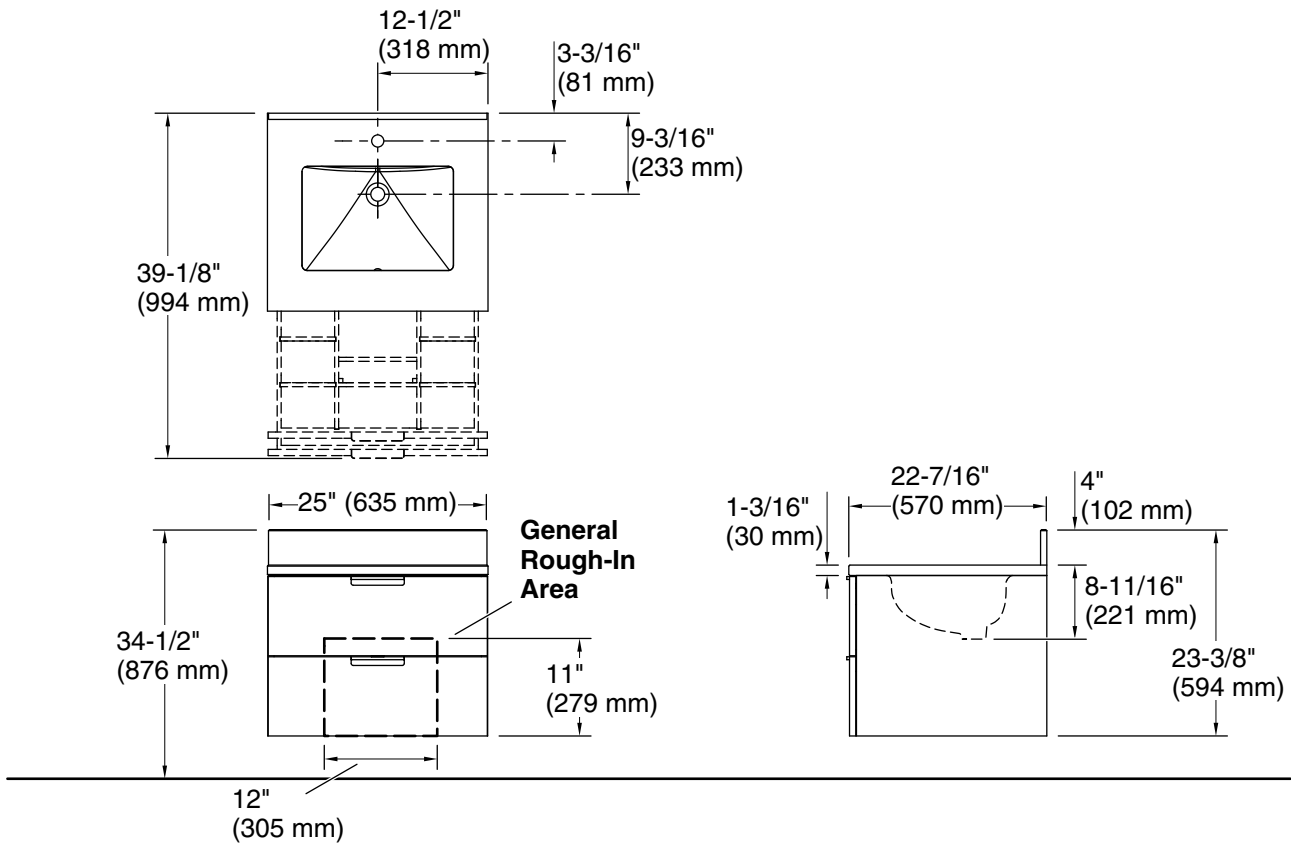

Features

- Set includes cabinet, precut quartz vanity top, backsplash, sink, cabinet hardware
- White quartz (GWT) vanity top and backsplash add beauty and long-lasting durability
- Polished Chrome hardware included on White vanities and Brushed Nickel hardware on Light Oak vanities
- Full-extension 15" (382 mm) upper drawer with soft-close undermount slides
- Full-extension 17" (432 mm) lower drawer with soft-close undermount slides
- Solid wood drawers with dovetail construction
- Removable dividers in top drawers to personalize drawer organization
- With knock-out holes for 8" (203 mm) widespread sink faucet or single control sink faucet option

Material

- Solid wood and moisture-resistant MDF
- Vitreous china sink

Installation

- Wall-hung vanity cabinet
- Sink preinstalled on vanity top to simplify installation
- Includes mounting hardware

Codes/Standards

Technical Information

All product dimensions are nominal.

Lighting included: No

Notes

Install this product according to the installation instructions.