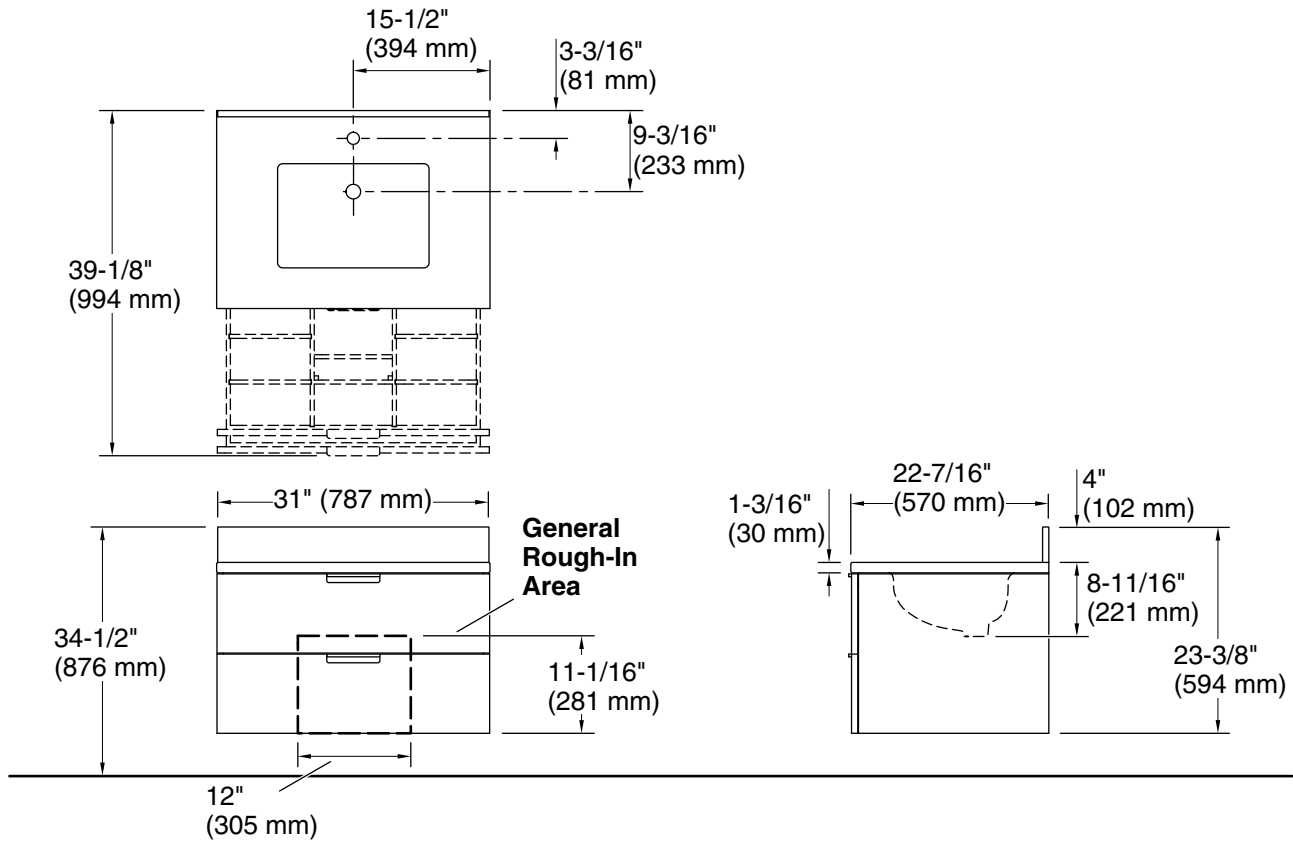

Technical Information

All product dimensions are nominal.

Lighting included: No

Notes

Install this product according to the installation instructions.