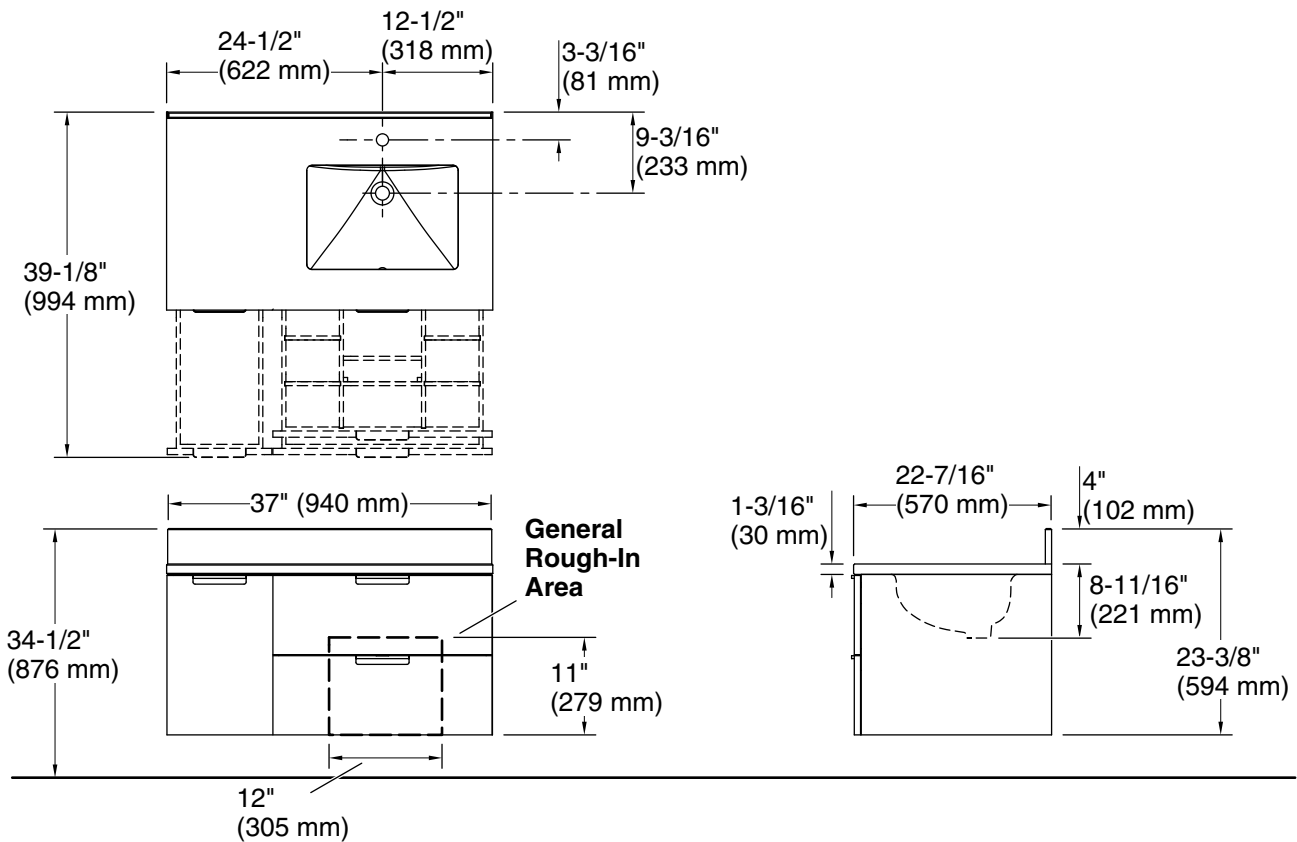

Technical Information

All product dimensions are nominal.

Lighting included: No

Notes

Install this product according to the installation instructions.