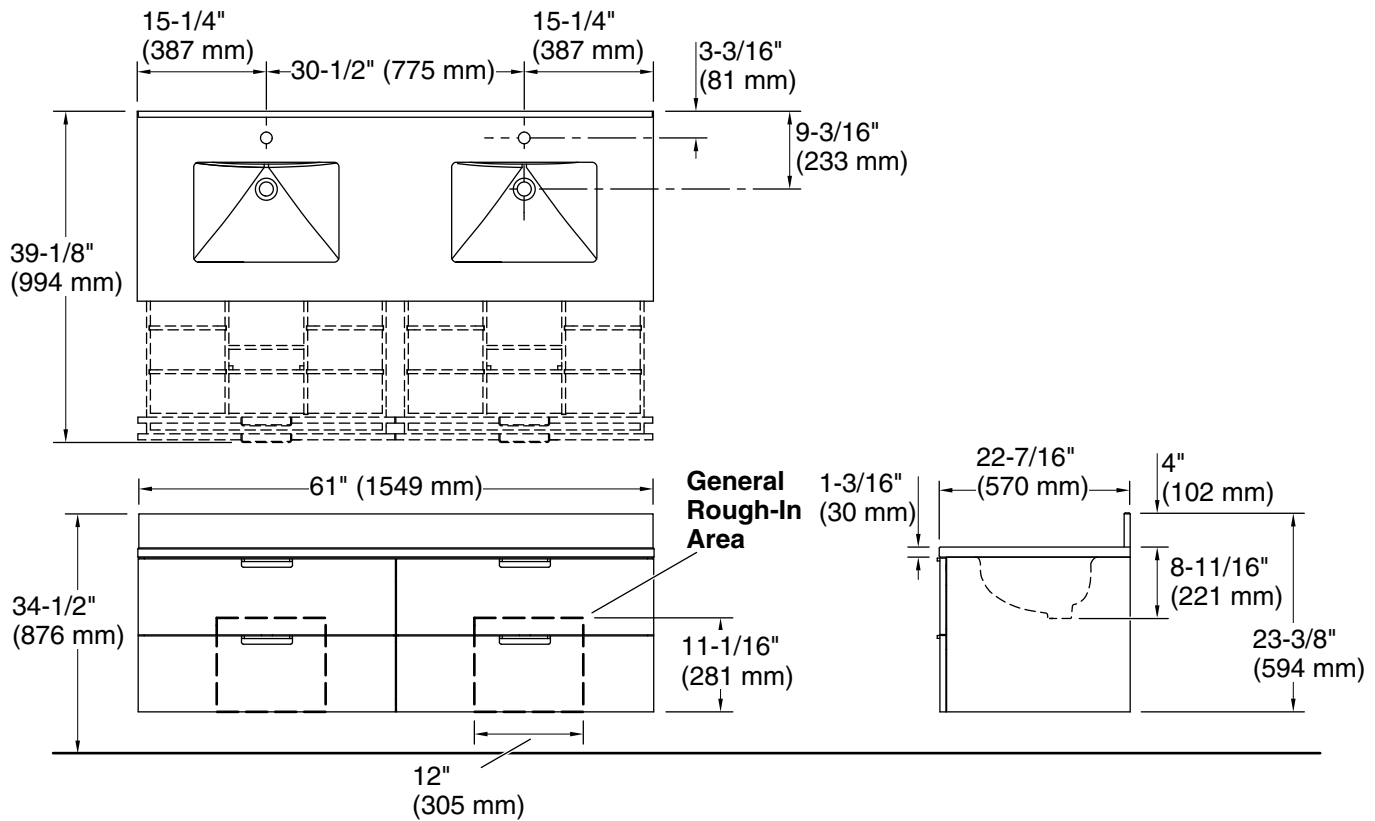

Technical Information

All product dimensions are nominal.

Lighting included: No

Notes

Install this product according to the installation instructions.