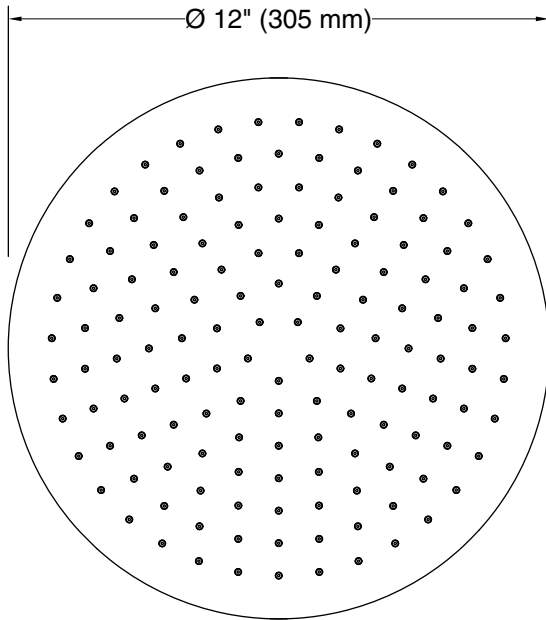

Features

- Single-function rainhead
- Ultra-slim design
- Optimized sprayface for maximum performance
- Angled nozzles provide a full-coverage spray
- Adjustable swivel ball joint allows for precise spray adjustment
- MasterClean™ sprayface features an easy-to-clean surface that withstands mineral buildup and maximizes spray performance
- Flexible, silicone nozzles assure long life and easy clean
- 2.5 gpm (9.5 lpm) maximum flow rate at 80 psi (5.5 bar)
- G 1/2 connection

Technical Information

All product dimensions are nominal.

Showerhead/Body Spray:

Rated maximum flow: 2.8 gal/min (10.6 l/min)

Notes

Install this product according to the installation guide.