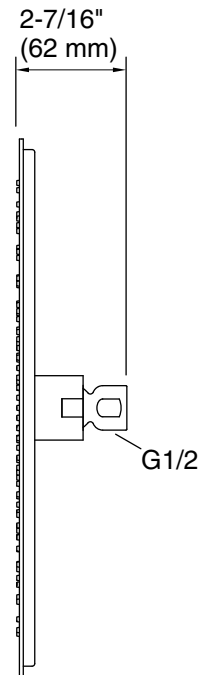

Features

- Single-function rainhead
- Ultra-slim design
- Optimized sprayface for maximum performance
- Angled nozzles provide a full-coverage spray
- Adjustable swivel ball joint allows for precise spray adjustment
- MasterClean™ sprayface features an easy-to-clean surface that withstands mineral buildup and maximizes spray performance
- Flexible, silicone nozzles assure long life and easy clean
- 2.5 gpm (9.5 lpm) maximum flow rate at 80 psi (5.5 bar)
- G 1/2 connection

Technical Information

All product dimensions are nominal.

Showerhead/Body Spray:

Rated maximum flow: 2.8 gal/min (10.6 l/min)

Notes

Install this product according to the installation guide.