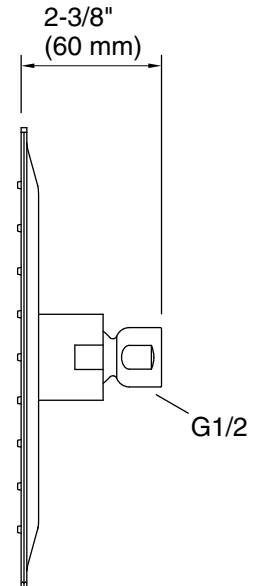

**Features**

- Single-function rainhead
- Ultra-slim design
- Optimized sprayface for maximum performance
- Angled nozzles provide a full-coverage spray
- Adjustable swivel ball joint allows for precise spray adjustment
- MasterClean™ sprayface features an easy-to-clean surface that withstands mineral buildup and maximizes spray performance
- Flexible, silicone nozzles assure long life and easy clean
- 2.5 gpm (9.5 lpm) maximum flow rate at 80 psi (5.5 bar)
- G 1/2 connection

**Technical Information**

All product dimensions are nominal.

**Showerhead/Body Spray:**

Rated maximum flow: 2.5 gal/min (9.5 l/min)

**Notes**

Install this product according to the installation guide.