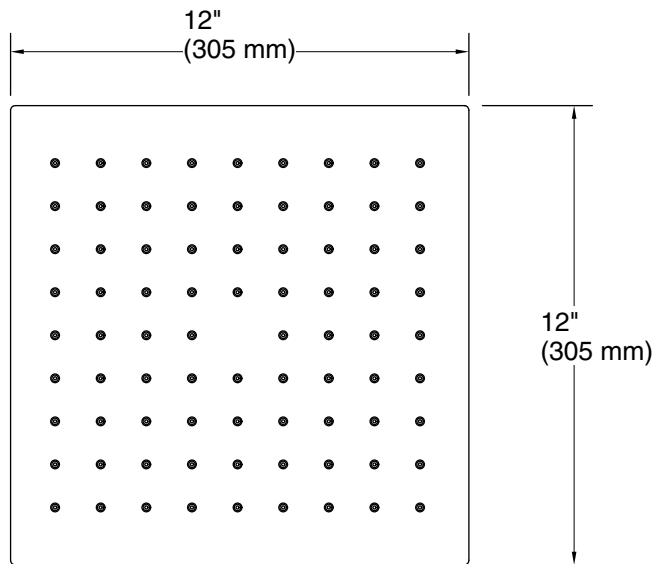

**Features**

- Single-function rainhead
- Ultra-slim design
- Optimized sprayface for maximum performance
- Angled nozzles provide a full-coverage spray
- Adjustable swivel ball joint allows for precise spray adjustment
- MasterClean™ sprayface features an easy-to-clean surface that withstands mineral buildup and maximizes spray performance
- Flexible, silicone nozzles assure long life and easy clean
- 2.5 gpm (9.5 lpm) maximum flow rate at 80 psi (5.5 bar)
- G 1/2 connection

**Technical Information**

All product dimensions are nominal.

**Showerhead/Body Spray:**

Rated maximum flow: 2.5 gal/min (9.5 l/min)

**Notes**

Install this product according to the installation guide.