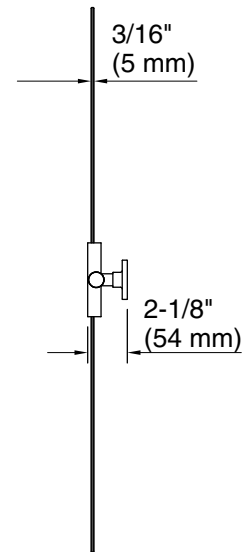

Castia™ by Studio McGee

20" x 30" rectangular mirror
K-34969

Features

- Designed in collaboration with Studio McGee
- Clean and timeless design allows for use in any interior space
- Finishes coordinate with KOHLER® faucet and lighting products

7-3-2024 20:40 - US

THE BOLD LOOK
OF **KOHLER**®

Technical Information

All product dimensions are nominal.

Notes

Install this product according to the installation instructions.