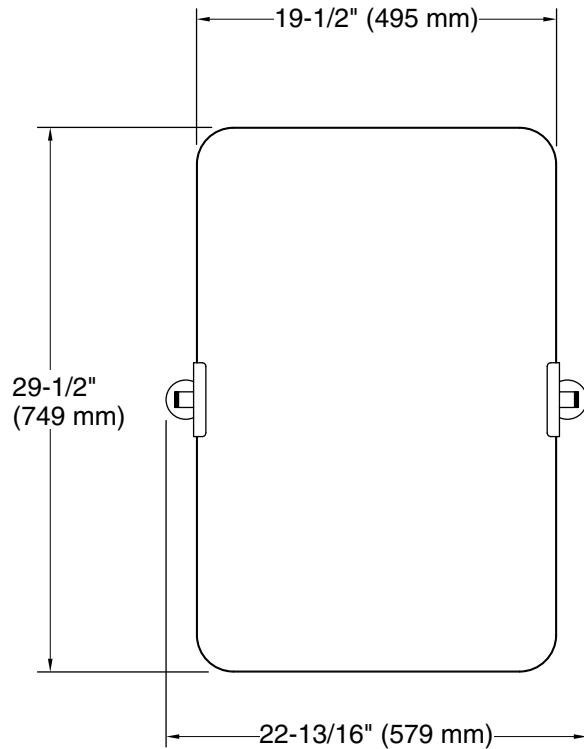

Castia™ by Studio McGee

20" x 30" rectangular mirror
K-34969

Features

- Designed in collaboration with Studio McGee
- Clean and timeless design allows for use in any interior space
- Finishes coordinate with KOHLER® faucet and lighting products

7-3-2024 20:40 - US

THE BOLD LOOK
OF **KOHLER**®

Technical Information

All product dimensions are nominal.

Notes

Install this product according to the installation instructions.