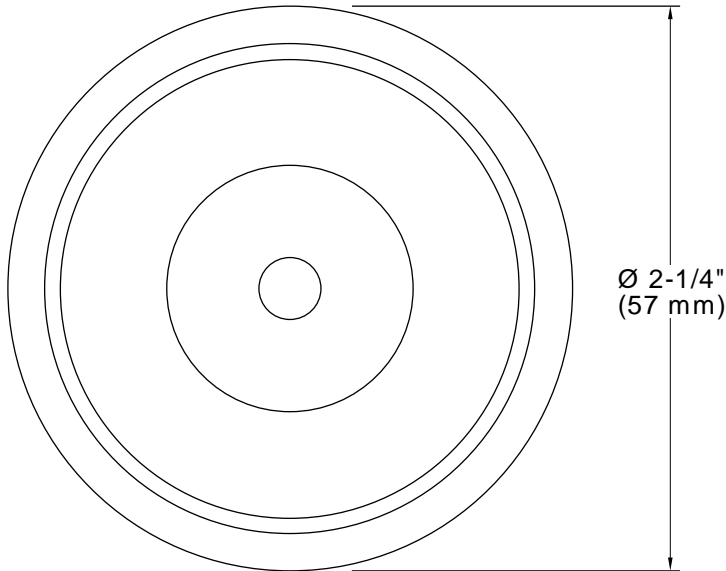

Technical Information

All product dimensions are nominal.

Spout:

Handshower:

Rated maximum flow: 0 gal/min (0 l/min)

Notes

Install this product according to the installation guide.