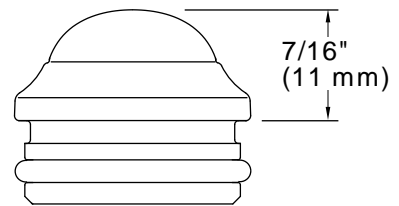

Technical Information

All product dimensions are nominal.

Spout:

Handshower:

Rated maximum flow: 0 gal/min (0 l/min)

Notes

Install this product according to the installation guide.