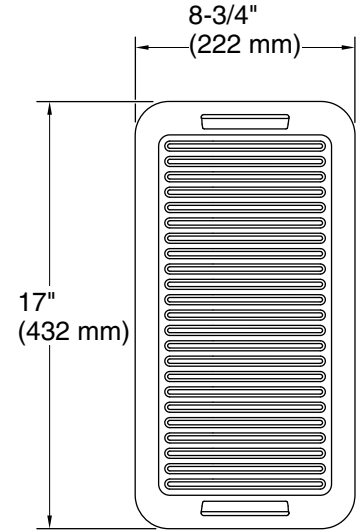

Features

- For use with Riverby workstation kitchen sinks
- Set includes colander / drying rack, soaking bin with drain, and drain board
- 8-3/4" x 17" (222 x 432 mm)
- Dishwasher-safe

Material

- Polypropylene

Technical Information

All product dimensions are nominal.

Material: Plastic

Notes

Install this product according to the installation instructions.