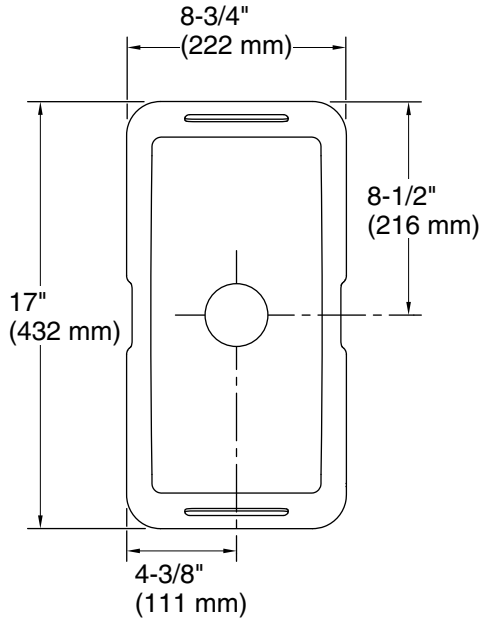

Technical Information

All product dimensions are nominal.

Material: Plastic

Notes

Install this product according to the installation instructions.