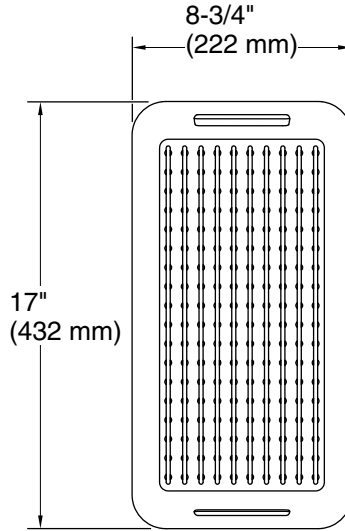

Features

- For use with Riverby workstation kitchen sinks
- Set includes colander / drying rack, soaking bin with drain, and drain board
- 8-3/4" x 17" (222 x 432 mm)
- Dishwasher-safe

Material

- Polypropylene

Technical Information

All product dimensions are nominal.

Material: Plastic

Notes

Install this product according to the installation instructions.