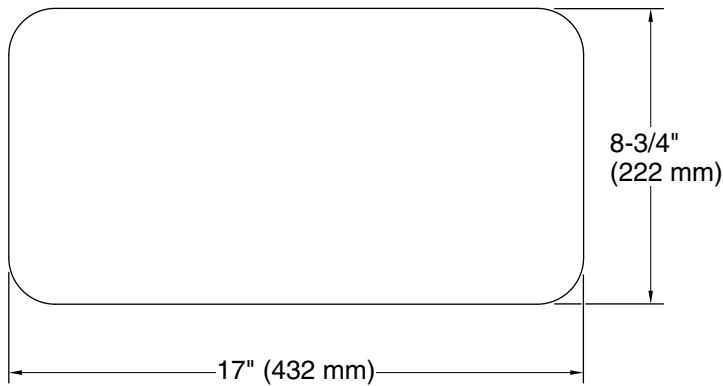

Riverby®
Maple wood cutting board
K-35001

Features

- For use with Riverby workstation kitchen sinks
- 17" x 8-3/4" x 1-1/8" (432 x 222 x 29 mm)
- Large size provides a convenient food prep station

Material

Technical Information

All product dimensions are nominal.

Material: Wood

Notes

Install this product according to the installation instructions.