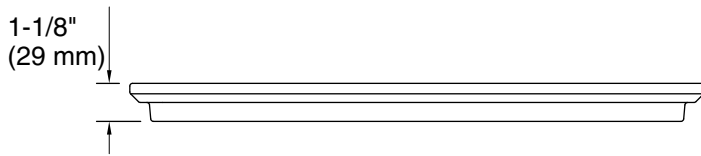

Riverby®
Maple wood cutting board
K-35001

Features

- For use with Riverby workstation kitchen sinks
- 17" x 8-3/4" x 1-1/8" (432 x 222 x 29 mm)
- Large size provides a convenient food prep station

Material

- Maple wood

Recommended Products/Accessories

K-35478 Three-piece workstation sink accessory set

Codes/Standards

None Applicable

**KOHLER® One-Year Limited
Warranty**

See website for detailed warranty information.

Technical Information

All product dimensions are nominal.

Material: Wood

Notes

Install this product according to the installation instructions.