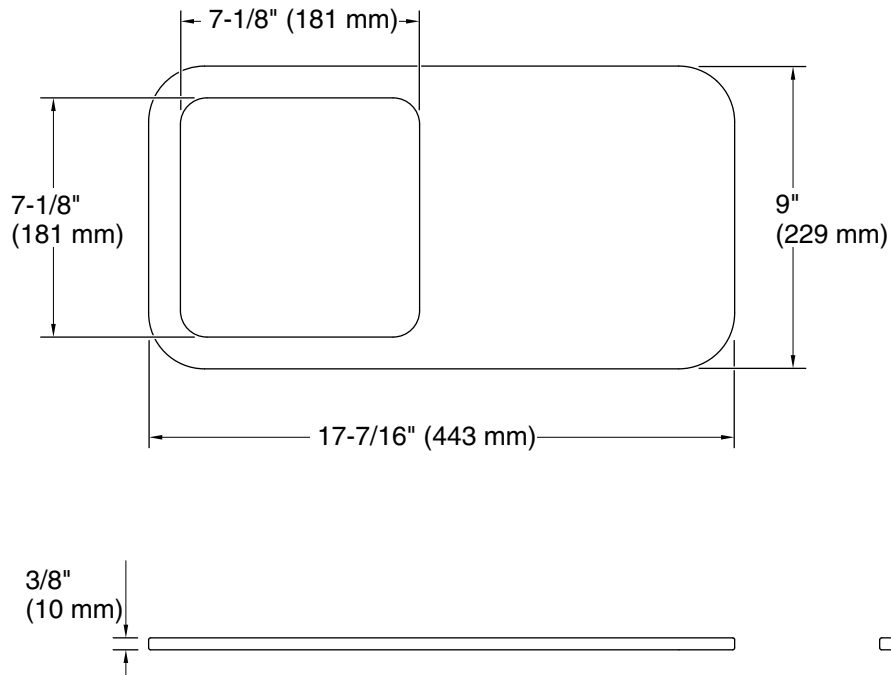

Technical Information

All product dimensions are nominal.

Material: Paper Composite

Notes

Install this product according to the installation instructions.