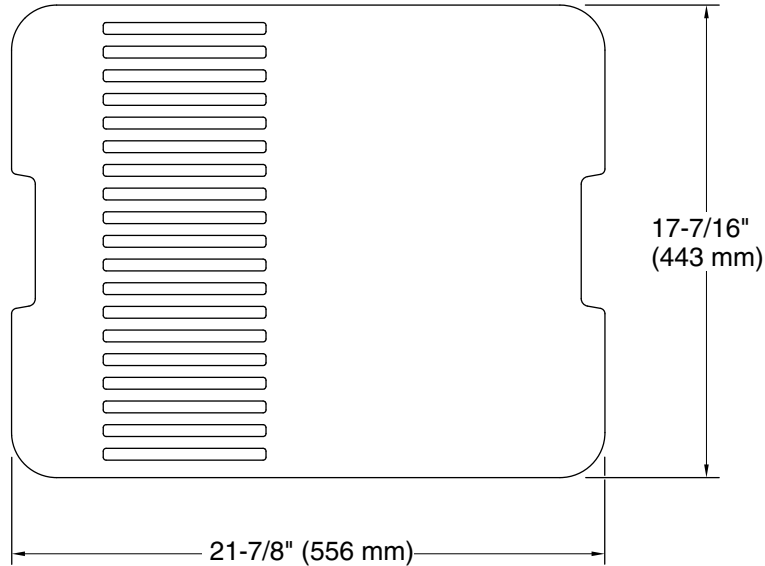

Technical Information

All product dimensions are nominal.

Material: Paper Composite

Notes

Install this product according to the installation instructions.