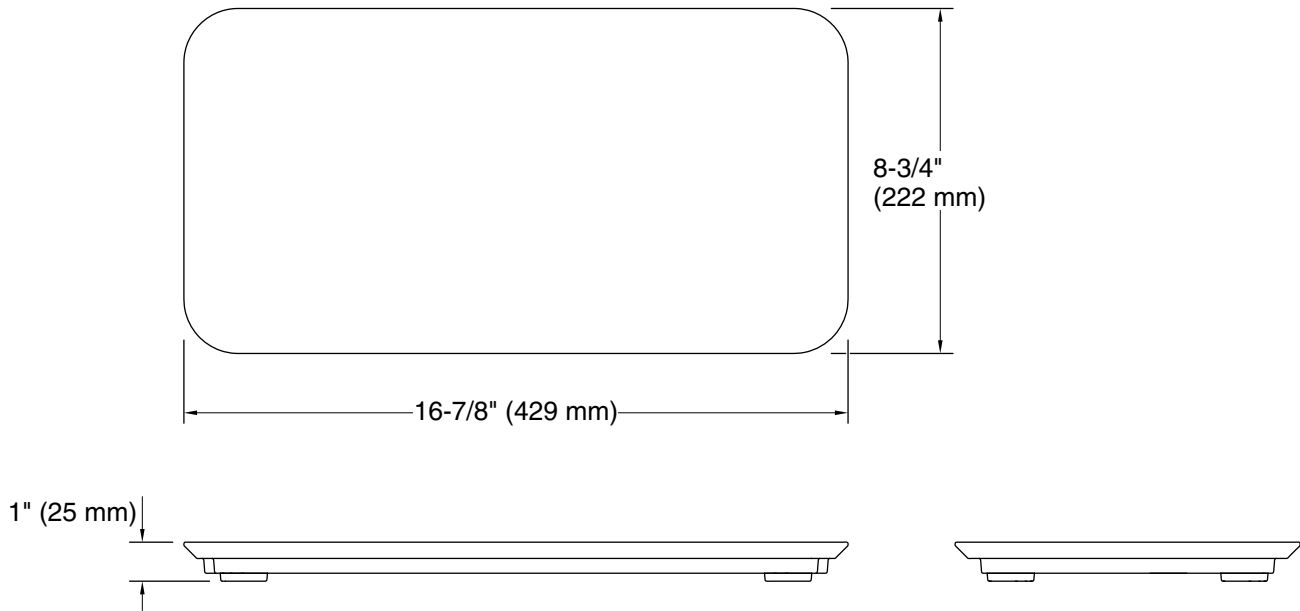

Technical Information

All product dimensions are nominal.

Material: Plastic, Silicone

Notes

Install this product according to the installation instructions.