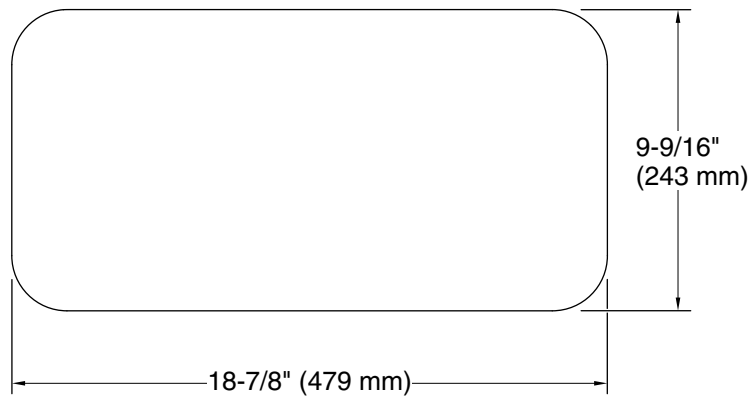

Features

- For use with Riverby® kitchen sinks
- Individually cut from marble known for its distinctive veining pattern so no two are alike
- 18-7/8" x 9-9/16" x 15/16" (479 x 243 x 24 mm)
- Silicone feet secure marble serving tray to countertop

Material

- Marble

Codes/Standards

None Applicable

KOHLER® One-Year Limited Warranty

See website for detailed warranty information.

15/16"
(24 mm)

Technical Information

All product dimensions are nominal.

Material: Marble, Silicone

Notes

Install this product according to the installation instructions.