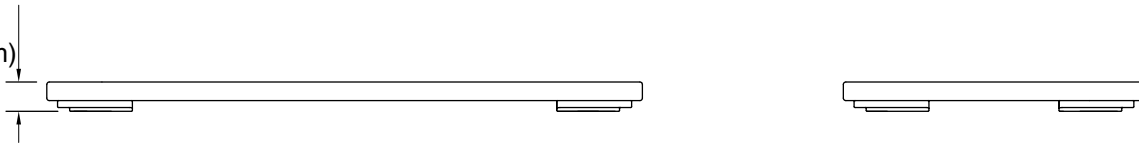

Features

- For use with Riverby® kitchen sinks
- Individually cut from marble known for its distinctive veining pattern so no two are alike
- 18-7/8" x 9-9/16" x 15/16" (479 x 243 x 24 mm)
- Silicone feet secure marble serving tray to countertop

Material

- Marble

Codes/Standards

None Applicable

KOHLER® One-Year Limited Warranty

See website for detailed warranty information.

15/16"
(24 mm)

Technical Information

All product dimensions are nominal.

Material: Marble, Silicone

Notes

Install this product according to the installation instructions.