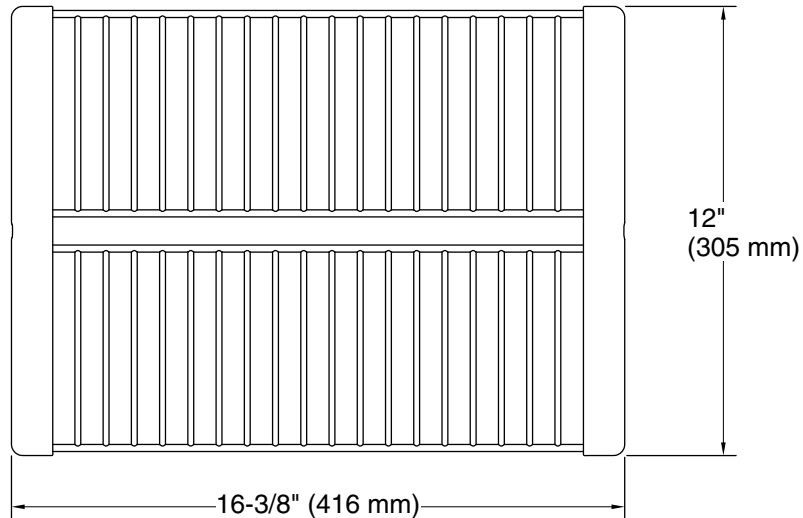

Technical Information

All product dimensions are nominal.

Material: Stainless Steel, Silicone

Notes

Install this product according to the installation instructions.