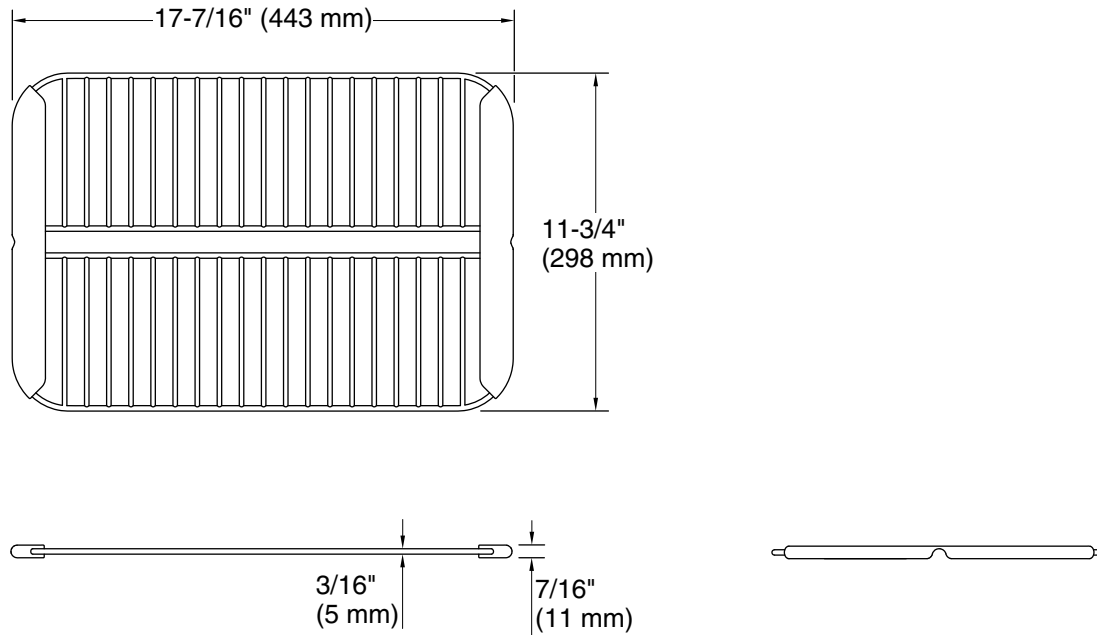

## Features

- Provides a convenient shelf for drying, rinsing, and defrosting
- Heat-resistant to 500°F
- Holds up to 70 lb
- Dishwasher-safe
- Folds up for convenient storage

## Material

- Stainless steel rods wrapped in heavy-duty silicone

## Technical Information

All product dimensions are nominal.

Material: Stainless Steel, Silicone