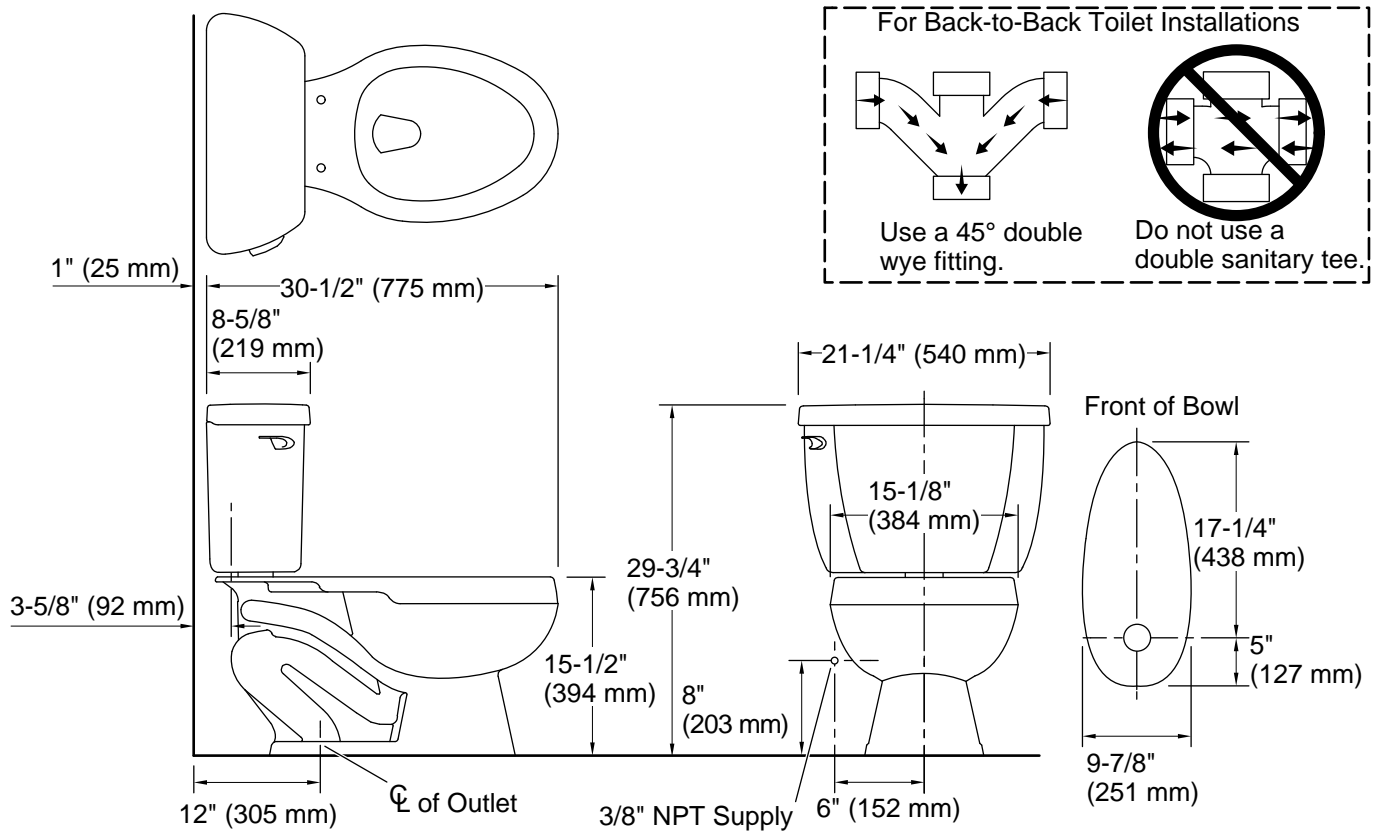

Wellworth® Classic

Two-piece elongated toilet, 1.6 gpf
K-3505-SS

Features

- Elongated bowl offers added room and comfort
- Equipped with Sloan FLUSHMATE® – Sloan® Valve Company
- Polished Chrome trip lever
- 1.6 gpf (6.0 lpf)
- Antimicrobial finish inhibits the growth of mold-, mildew-, stain-, and odor-causing bacteria on the fixture surface. This product does not protect users against bacteria, viruses, or other disease organisms. Always clean and wash this product thoroughly before and after each use

Installation

- Seat and supply line sold separately
- Standard 12" (305 mm) rough-in

Included Components

- K-4645 Toilet tank, 1.6 gpf
- K-4303 Elongated toilet bowl
- K-9481-L Left-hand trip lever for KOHLER® toilets

Color	Code	Description
-------	------	-------------

	0	White
---	---	-------

Technical Information

All product dimensions are nominal.

Toilet type:	Floor-mount
Waste Outlet:	Floor
Bowl shape:	Elongated
Flush type:	Pressure Lite
Trap passageway:	2-1/4" (57 mm)
Water surface size:	12" x 10" (305 mm x 254 mm)
Rim to water surface:	5-5/8" (143 mm)
Rough-in:	12" (305 mm)
Seat-mounting holes:	5-1/2" (140 mm)

Fixture Supply Requirements

Min static pressure:	20 psi (137.9 kPa)
Max static pressure:	80 psi (551.6 kPa)

Notes

Install this product according to the installation instructions.

For back-to-back toilet installations: Use only a 45° double wye fitting.