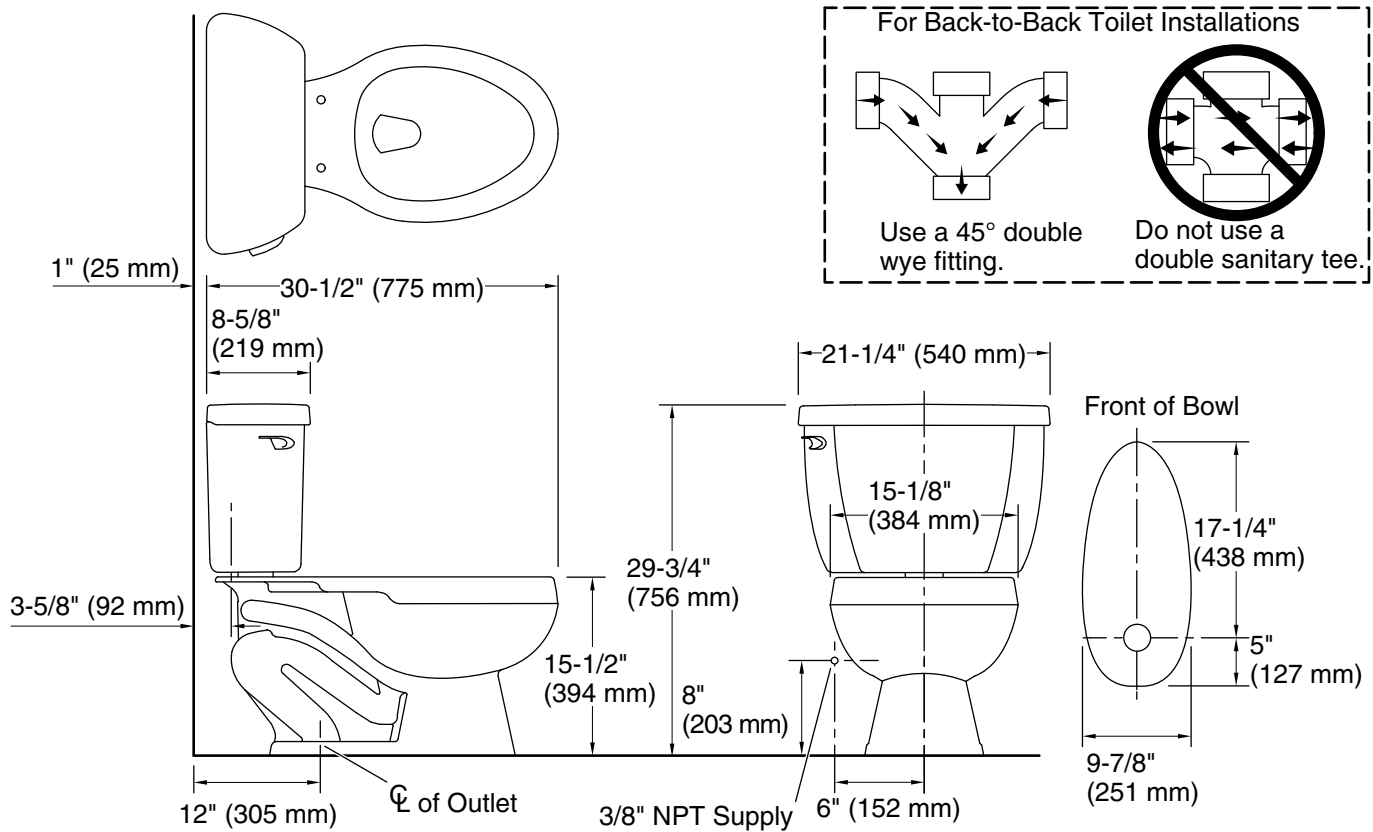

Wellworth® Classic

Two-piece elongated toilet, 1.6 gpf
K-3505-SS

Features

- Elongated bowl offers added room and comfort
- Equipped with Sloan FLUSHMATE® – Sloan® Valve Company
- Polished Chrome trip lever
- 1.6 gpf (6.0 lpf)
- Antimicrobial finish inhibits the growth of mold-, mildew-, stain-, and odor-causing bacteria on the fixture surface. This product does not protect users against bacteria, viruses, or other disease organisms. Always clean and wash this product thoroughly before and after each use

Installation

- Seat and supply line sold separately
- Standard 12" (305 mm) rough-in

Included Components

- K-4645 Toilet tank, 1.6 gpf
- K-4303 Elongated toilet bowl
- K-9481-L Left-hand trip lever for KOHLER® toilets

Color	Code	Description
-------	------	-------------

	0	White
---	---	-------

Technical Information

All product dimensions are nominal.

Toilet type:	Floor-mount
Waste Outlet:	Floor
Bowl shape:	Elongated
Flush type:	Pressure Lite
Trap passageway:	2-1/4" (57 mm)
Water surface size:	12" x 10" (305 mm x 254 mm)
Rim to water surface:	5-5/8" (143 mm)
Rough-in:	12" (305 mm)
Seat-mounting holes:	5-1/2" (140 mm)

Fixture Supply Requirements

Min static pressure:	20 psi (137.9 kPa)
Max static pressure:	80 psi (551.6 kPa)

Notes

Install this product according to the installation instructions.

For back-to-back toilet installations: Use only a 45° double wye fitting.