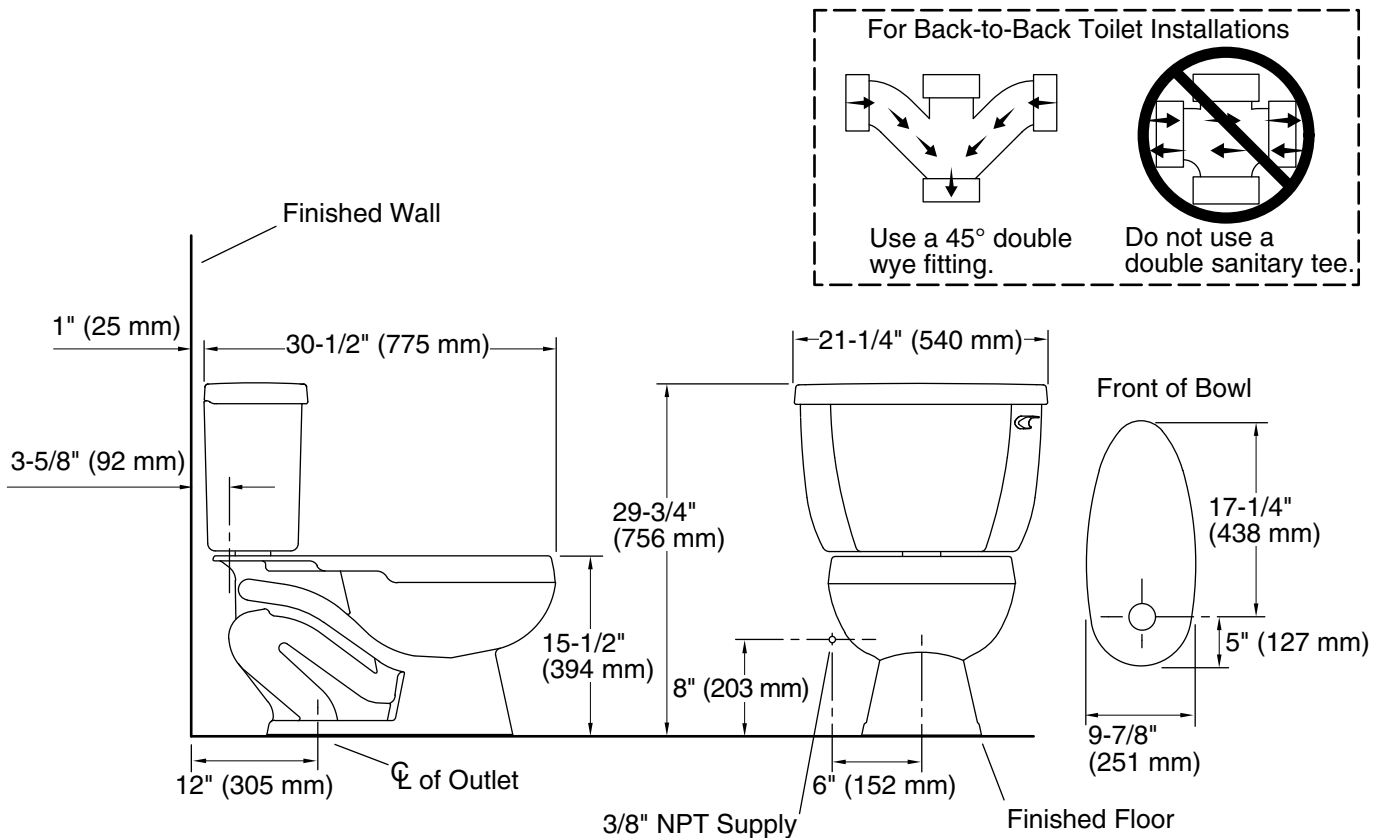

## Installation

- Seat and supply line sold separately
- Standard 12" (305 mm) rough-in

## Available Colors/Finishes

*Color tiles intended for reference only.*

Color	Code	Description
-------	------	-------------

	0	White
---	---	-------

**Wellworth® Classic**  
Two-piece elongated toilet, 1.6 gpf  
**K-3505-TR**

**Technical Information**

All product dimensions are nominal.

Toilet type:	Floor-mount
Waste Outlet:	Floor
Bowl shape:	Elongated
Flush type:	Pressure Lite
Trap passageway:	2-1/4" (57 mm)
Water surface size:	12" x 10" (305 mm x 254 mm)
Rim to water surface:	5-5/8" (143 mm)
Rough-in:	12" (305 mm)
Seat-mounting holes:	5-1/2" (140 mm)