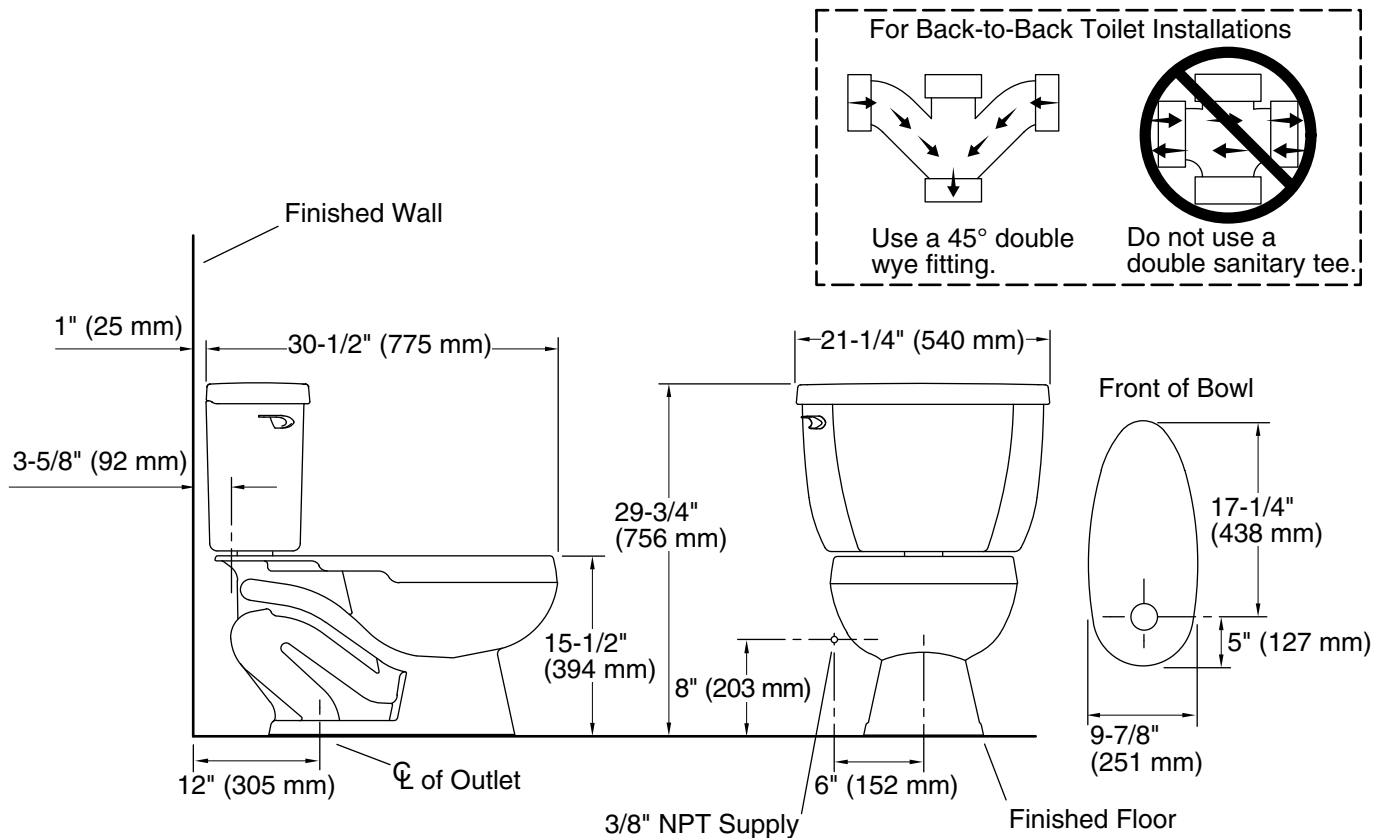

Technical Information

All product dimensions are nominal.

Toilet type:	Floor-mount
Waste Outlet:	Floor
Bowl shape:	Elongated
Flush type:	Pressure Lite
Trap passageway:	2-1/4" (57 mm)
Water surface size:	12" x 10" (305 mm x 254 mm)
Rim to water surface:	5-5/8" (143 mm)
Rough-in:	12" (305 mm)
Seat-mounting holes:	5-1/2" (140 mm)

Fixture Supply Requirements

Min static pressure:	20 psi (137.9 kPa)
Max static pressure:	80 psi (551.6 kPa)

Notes

Install this product according to the installation instructions.

For back-to-back toilet installations: Use only a 45° double wye fitting.