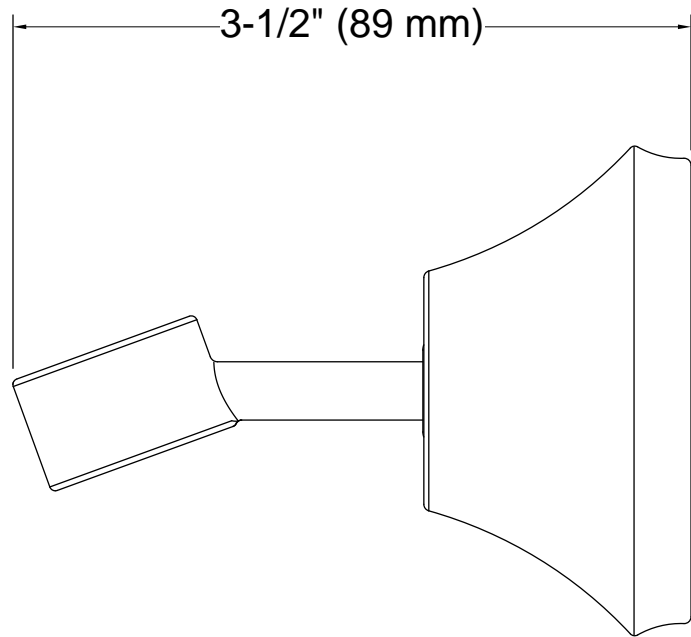

Features

- Handshower holder pivots and rotates to position handshower at desired angle
- Coordinates with Forté® faucets, accessories, and showering components to complete your bathroom

Material

- Brass
- KOHLER finishes resist corrosion and tarnishing

Technical Information

All product dimensions are nominal.

Material: Brass

Notes

Install this product according to the installation guide.