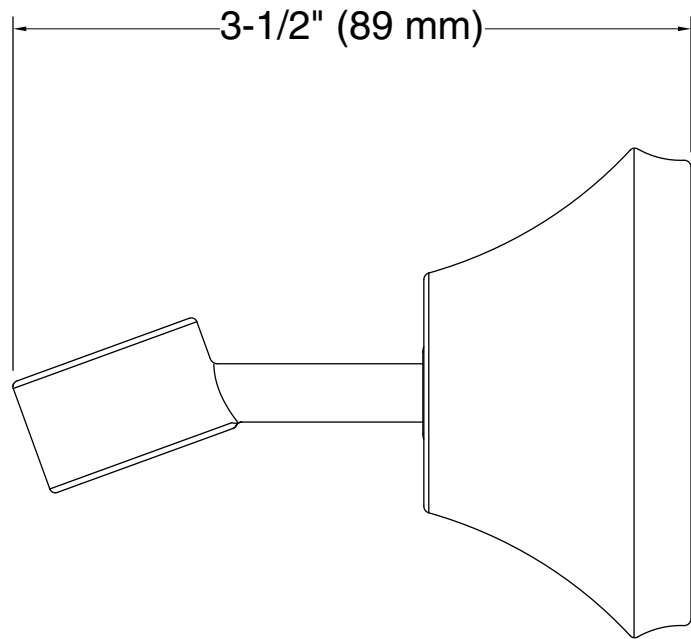

Features

- Handshower holder pivots and rotates to position handshower at desired angle
- Coordinates with Forté® faucets, accessories, and showering components to complete your bathroom

Material

- Brass
- KOHLER® finishes resist corrosion and tarnishing

Technical Information

All product dimensions are nominal.

Material: Brass

Notes

Install this product according to the installation guide.