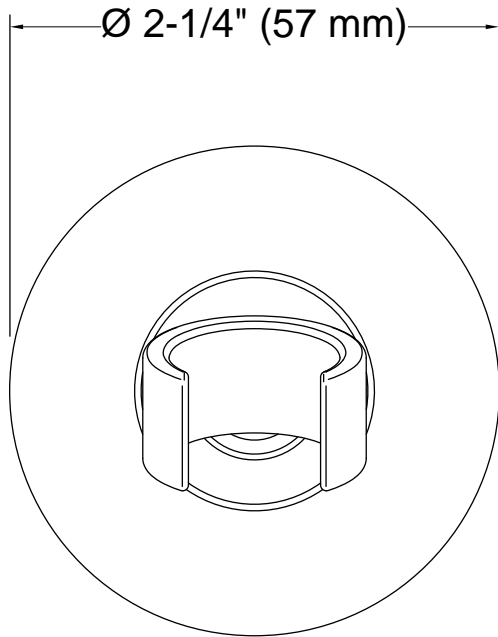

Features

- Handshower holder pivots and rotates to position handshower at desired angle
- Coordinates with Forté® faucets, accessories, and showering components to complete your bathroom

Material

- Brass
- KOHLER finishes resist corrosion and tarnishing

Technical Information

All product dimensions are nominal.

Material: Brass

Notes

Install this product according to the installation guide.