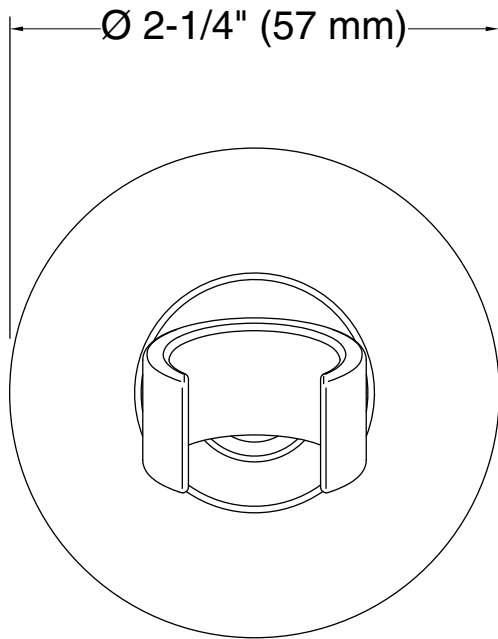

Features

- Handshower holder pivots and rotates to position handshower at desired angle
- Coordinates with Forté® faucets, accessories, and showering components to complete your bathroom

Material

- Brass
- KOHLER® finishes resist corrosion and tarnishing

Technical Information

All product dimensions are nominal.

Material: Brass

Notes

Install this product according to the installation guide.