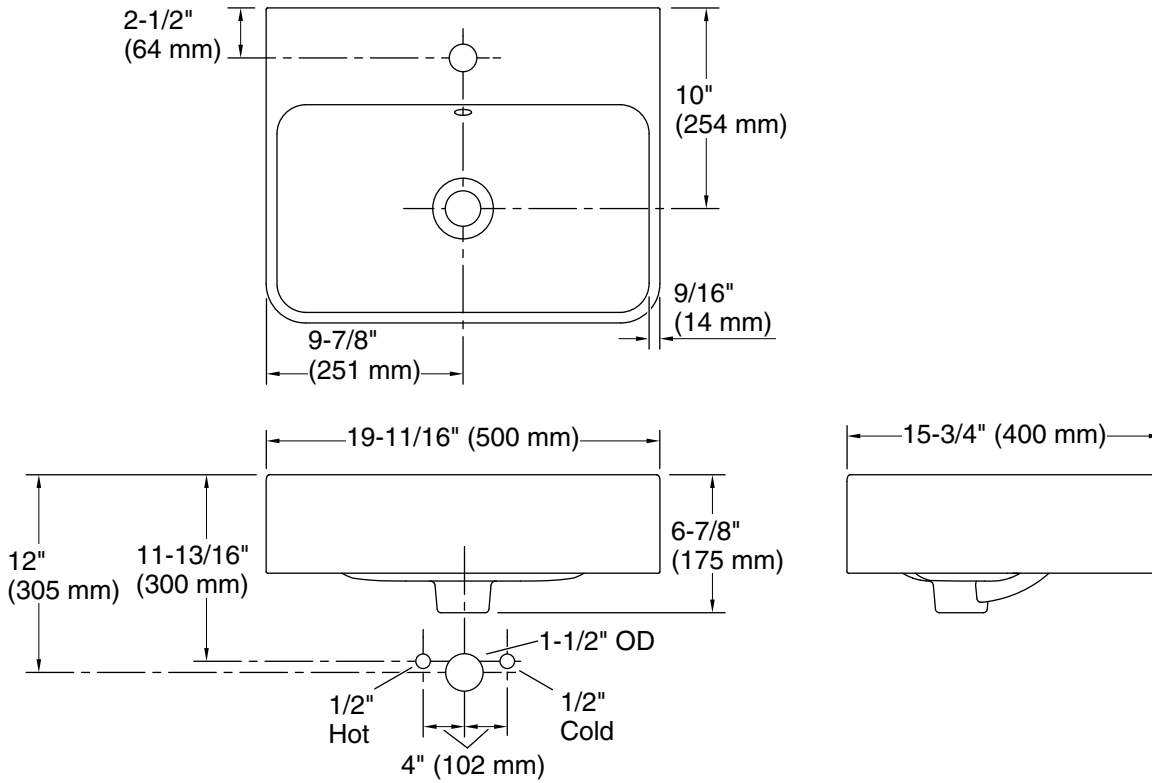

Material

- Vitreous china

Installation

- Wall-mount

Codes/Standards

None Applicable

See website for detailed warranty information.

Technical Information

All product dimensions are nominal.

With overflow: Yes

Drain hole: 1-3/4" (45 mm)

Notes

Install this product according to the installation instructions.