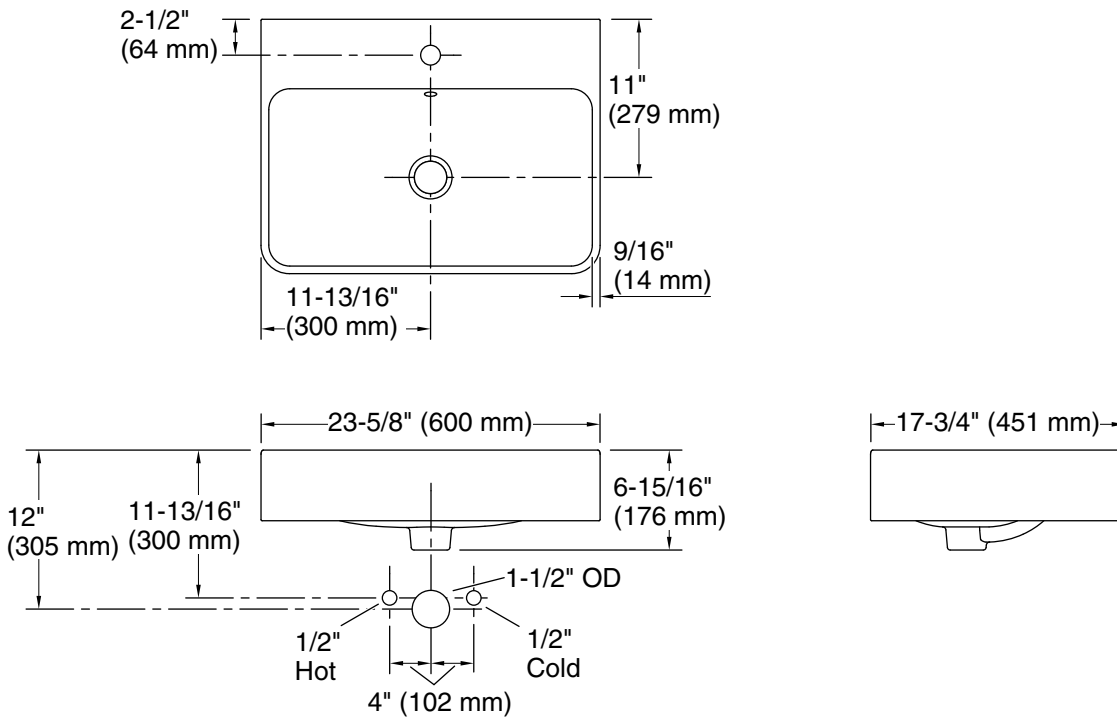

Material

- Vitreous china

Installation

- Wall-mount

Codes/Standards

None Applicable

See website for detailed warranty information.

Technical Information

All product dimensions are nominal.

Min. base cabinet width: 23-5/8" (600 mm)

With overflow: Yes

Drain hole: 1-3/4" (45 mm)

Notes

Install this product according to the installation instructions.