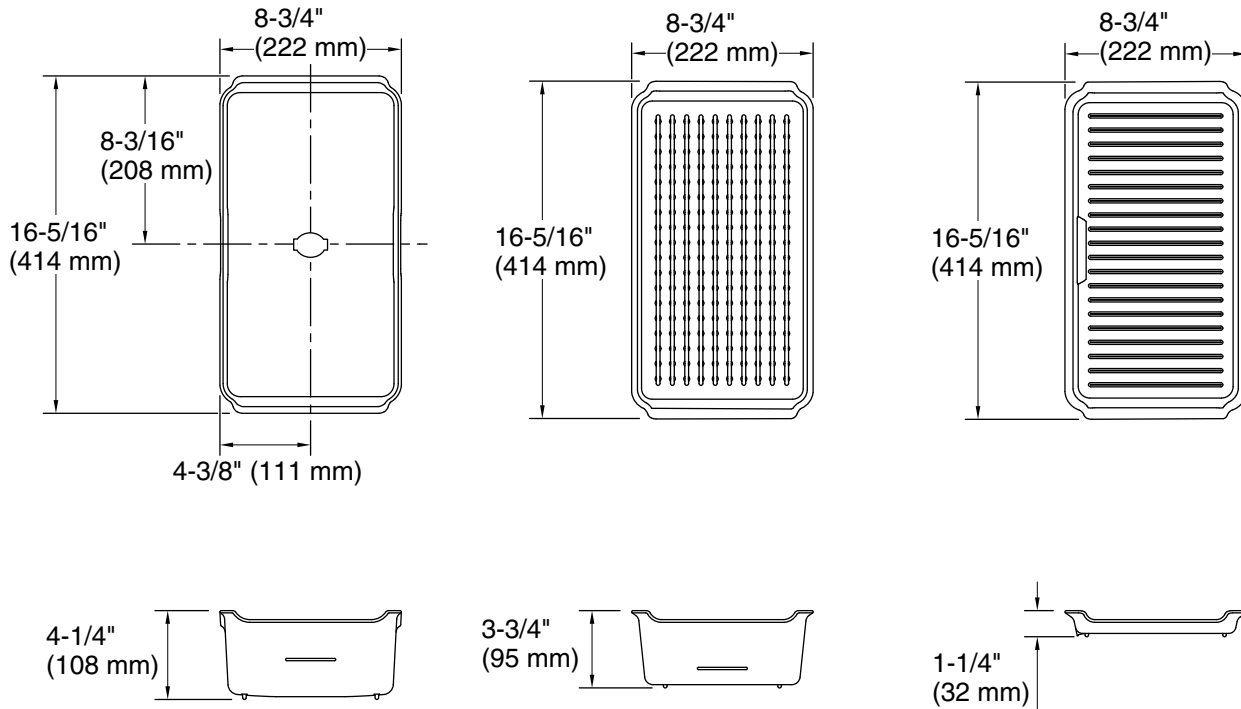

Technical Information

All product dimensions are nominal.

Material: Plastic

Notes

Install this product according to the installation instructions.