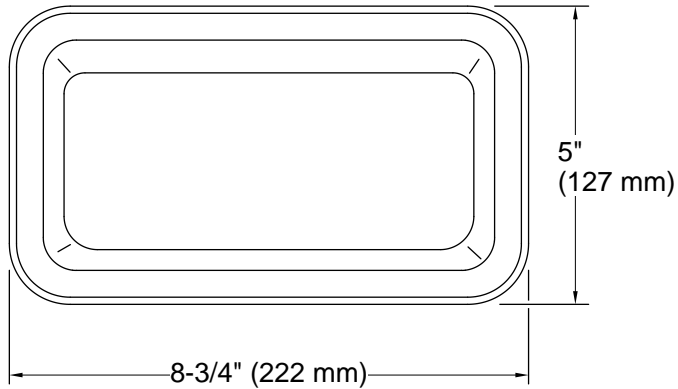

Features

- For use with Strive and Billings workstation kitchen sinks
- Set includes three individual prep bowls
- 8-3/4" x 16-5/16" (222 x 414 mm)
- Dishwasher-safe

Material

- Polypropylene

Recommended Products/Accessories

Color	Code	Description
	1LG	Cloud White
	1DK	Stone Grey

Technical Information

All product dimensions are nominal.

Material: Plastic

Notes

Install this product according to the installation guide.