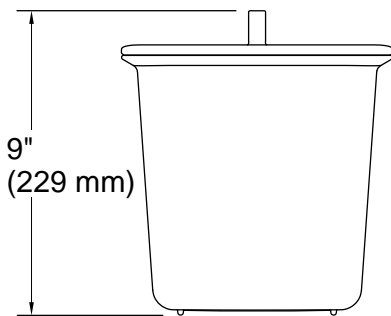

Material

- Polypropylene

Recommended Products/Accessories

K-35488 Ice bucket holder

Optional Products/Accessories

K-33655-PC 29-1/2" undermount single-bowl farmhouse workstation kitchen sink
K-33656-PC 32-1/2" undermount single-bowl farmhouse workstation kitchen sink
K-33657-PC 35-1/2" undermount single-bowl farmhouse workstation kitchen sink
K-33658-PC 35-1/2" undermount double-bowl farmhouse workstation kitchen sink
K-33659-PC 23" undermount single-bowl workstation kitchen sink
K-33660-PC 29" undermount single-bowl workstation kitchen sink
K-33662-PC 32" undermount single-bowl workstation kitchen sink
K-33664-PC 32" undermount double-bowl workstation kitchen sink
K-33665-PC 44" undermount single-bowl workstation kitchen sink

Technical Information

All product dimensions are nominal.

Material: Plastic, Silicone, Stainless Steel

Notes

Install this product according to the installation instructions.