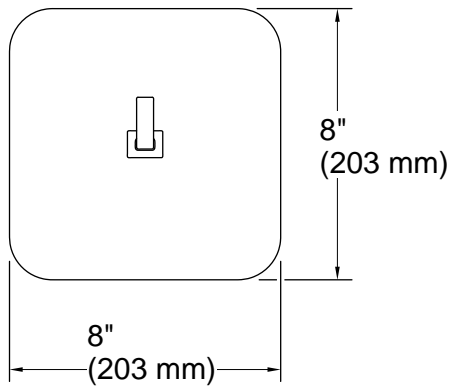

Technical Information

All product dimensions are nominal.

Material: Plastic, Silicone, Stainless Steel

Notes

Install this product according to the installation instructions.