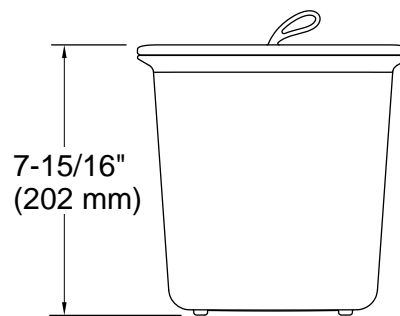

Material

- Polypropylene

Recommended Products/Accessories

K-35488 Ice bucket holder

Optional Products/Accessories

K-33655-PC 29-1/2" undermount single-bowl farmhouse workstation kitchen sink
K-33656-PC 32-1/2" undermount single-bowl farmhouse workstation kitchen sink
K-33657-PC 35-1/2" undermount single-bowl farmhouse workstation kitchen sink
K-33658-PC 35-1/2" undermount double-bowl farmhouse workstation kitchen sink
K-33659-PC 23" undermount single-bowl workstation kitchen sink
K-33660-PC 29" undermount single-bowl workstation kitchen sink
K-33662-PC 32" undermount single-bowl workstation kitchen sink
K-33664-PC 32" undermount double-bowl workstation kitchen sink
K-33665-PC 44" undermount single-bowl workstation kitchen sink

Technical Information

All product dimensions are nominal.

Material: Plastic, Silicone, Stainless Steel

Notes

Install this product according to the installation instructions.