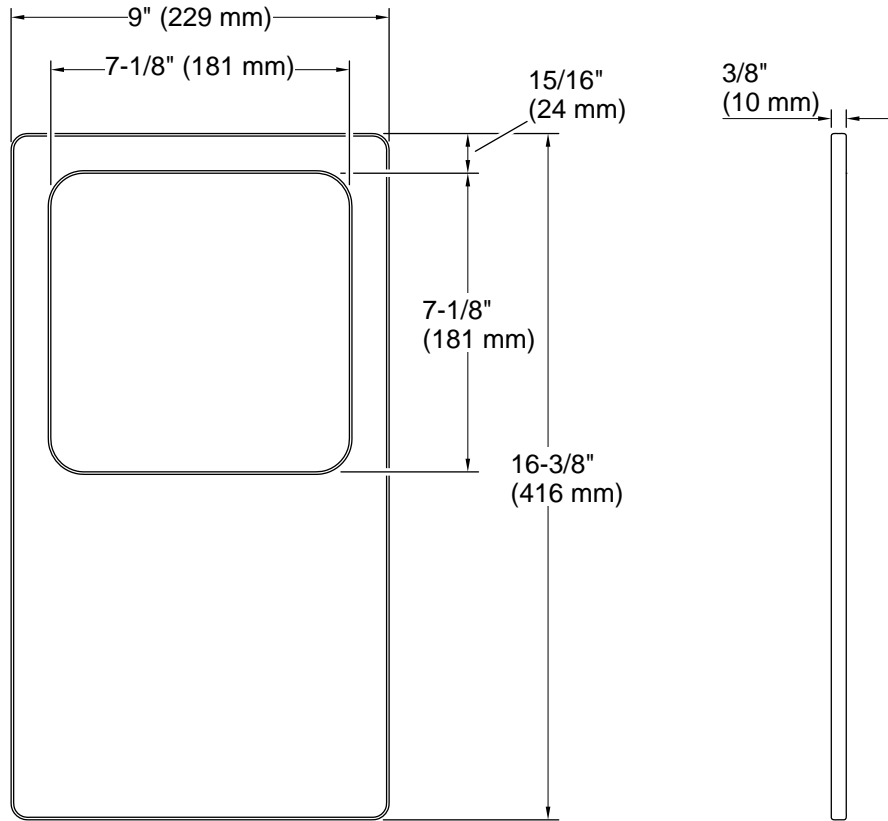

K-33661-PC 29" undermount single-bowl workstation kitchen sink

K-33662-PC 32" undermount single-bowl workstation kitchen sink

K-33664-PC 32" undermount double-bowl workstation kitchen sink

### Technical Information

All product dimensions are nominal.

Material: Paper Composite