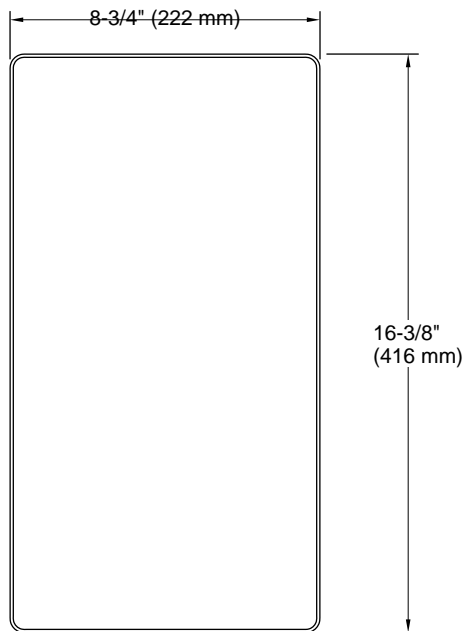

Technical Information

All product dimensions are nominal.

Material: Plastic

Notes

Install this product according to the installation instructions.