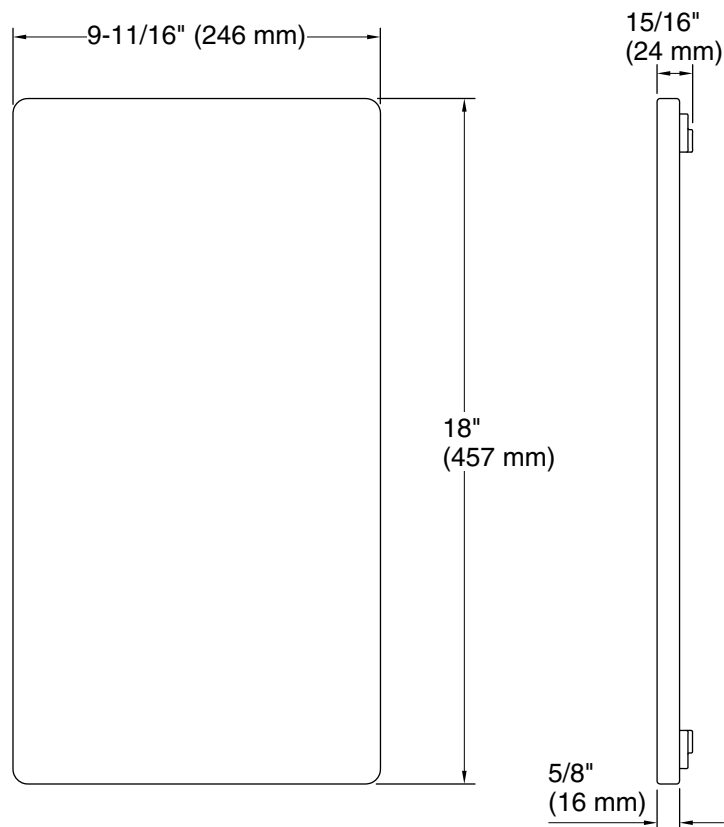

## Features

- Individually cut from marble known for its distinctive veining pattern so no two are alike
- 18" x 9-11/16" x 5/8" (457 x 246 x 16 mm)
- Silicone feet secure marble serving tray to countertop
- For use with Strive and Billings workstation kitchen sinks, Strive and Vault undermount kitchen sinks, and countertop openings between 16-7/16" – 16-11/16" (418 – 424 mm) front-to-back

### Technical Information

All product dimensions are nominal.

Material: Marble