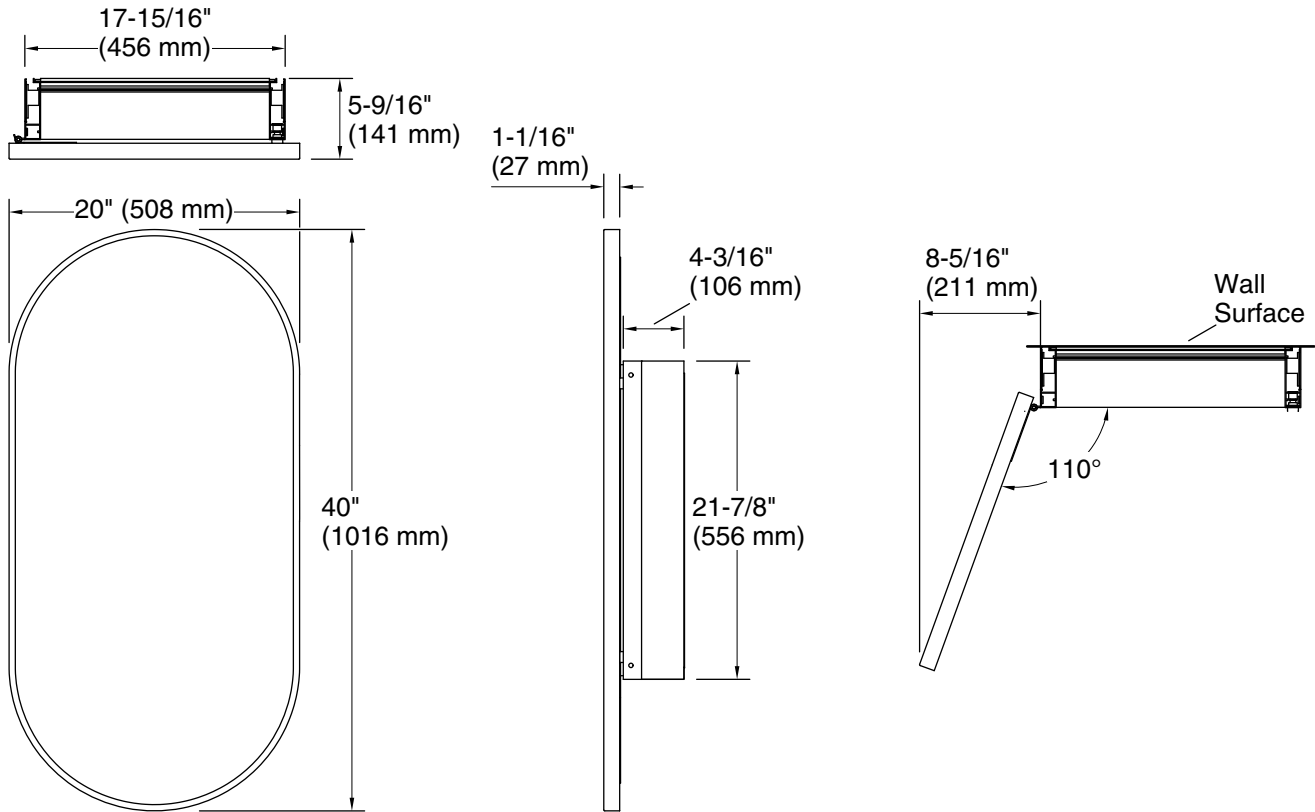

Features

- Front mirror, inside door mirror, and back panel mirror provide superior visibility
- Two adjustable tempered-glass shelves offer additional bathroom storage
- Finish-matched cabinet interior
- Half-shelf adjustable accessory for additional storage included
- Hinges have 110° opening capability

Material

- Anodized aluminum construction with a durable rustproof and chip-resistant finish

Installation

- Surface-mount or recessed
- Can be installed with left- or right-hand swing

Codes/Standards

None Applicable

Technical Information

All product dimensions are nominal.

Notes

Install this product according to the installation instructions.

For surface-mount, use anchors (not provided) rated for the loaded weight of this product.