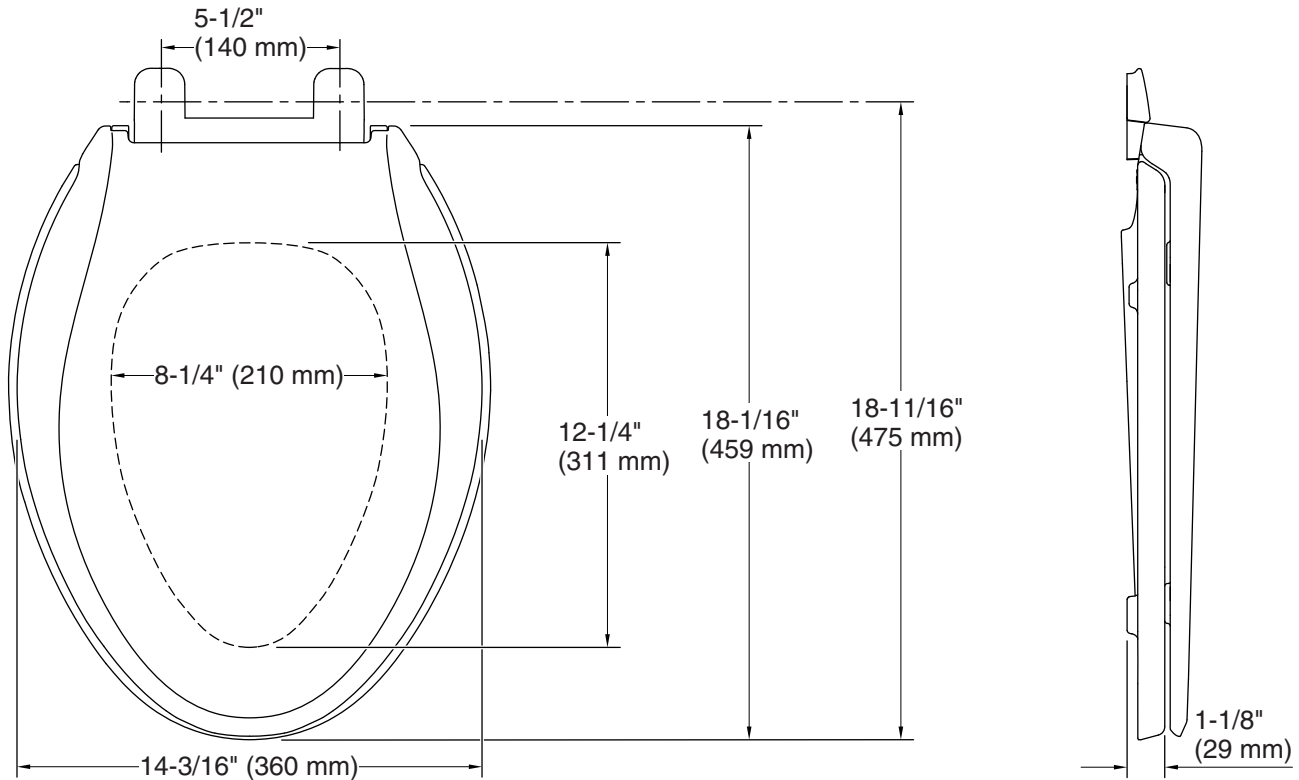

Features

- Fits most elongated toilets
- Each seat helps divert over 4 pounds of plastic from the waste stream
- Color, quality, and function of this seat is equivalent to a standard seat, the same level of quality expected from Kohler
- The seat and lid are made from 100% pre-consumer recycled plastic for a more sustainable solution (Excludes hinges and hardware)
- ReadyLatch® hinge provides a positive lock/unlock latch to securely hold seat in position, yet seat easily removes for cleaning or adjusting fit
- Quiet-Close™ elongated lid and seat prevents slamming
- Grip-Tight bumpers hold seat firmly in place
- Grip-Tight installation hardware makes it easy to fasten the seat – everything is done from above the bowl
- Contoured seat for user comfort
- Color-matched plastic hinges
- Toilet seats are not returnable to Kohler Co. if opened or outside of original packaging

Color	Code	Description
-------	------	-------------

	0	White
---	---	-------

Technical Information

All product dimensions are nominal.

Seat shape type: Elongated
Seat front type: Closed-front
Seat-mounting holes: 5-1/2" (140 mm)