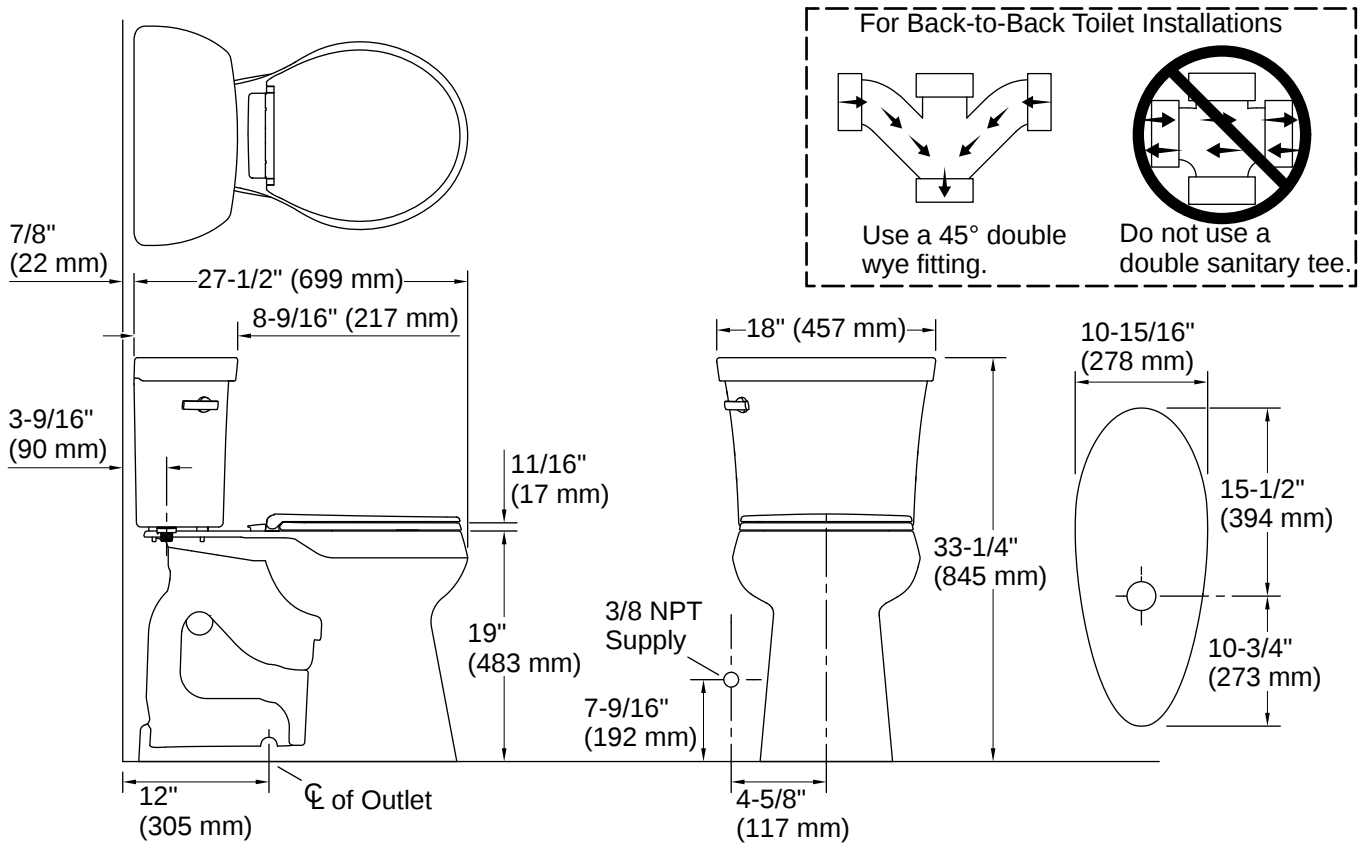

Highline® | K-35716

Tall two-piece round-front toilet, 1.28 gpf

Features

- Two-piece design
- Round-front bowl offers an ideal solution for smaller bathrooms and powder rooms
- Tall height offers seating 2-1/2" (63.5 mm) higher than Comfort Height® for enhanced comfort, ease of sitting and standing, and gracious accessibility
- 1.28 gpf (4.8 lpf)
- Left-hand Polished Chrome trip lever
- 2-1/8" (54 mm) fully glazed trapway
- Precision-engineered tank, bowl, and trapway create strong siphon during flushing
- Class Five® canister optimizes the flow out of the tank, harnessing gravity and the natural, powerful reducing cascade of water to increase the power and effectiveness of the flush
- Easy-to-flush canister design requires less force to actuate than a 3" (76 mm) flapper, and has 90% less exposed seal material which resists conditions that cause wear, tear, shrinkage and swelling
- Combination consists of toilet bowl and tank

ASME A112.19.2/CSA B45.1
DOE - Energy Policy Act 1992
EPA WaterSense®
California Energy Commission (CEC)

Technical Information

Rough-in:	Standard 12" (305mm)
Flush Type:	Class Five
Flush Rate:	1.28 gpf (4.5 lpf)
Bowl Shape:	Round-front
Waste Outlet:	Floor
Trapway Size:	2-1/8" (54 mm)
Trapway Type:	Exposed
Rim to Water Surface:	6-3/8" (162 mm)

Included Combo Skus

- K-4467 Toilet tank, 1.28 gpf
- K-35643 Tall round-front toilet bowl

Warranty

See website for detailed warranty information.

KOHLER® Toilets and Seats Limited Warranty

Installation

- Standard 12" (305 mm) rough-in
- Seat and supply line sold separately

Installation Notes

Install this product according to the installation instructions.

Product dimensions are nominal and may vary per ASME A112.19.2 tolerances.