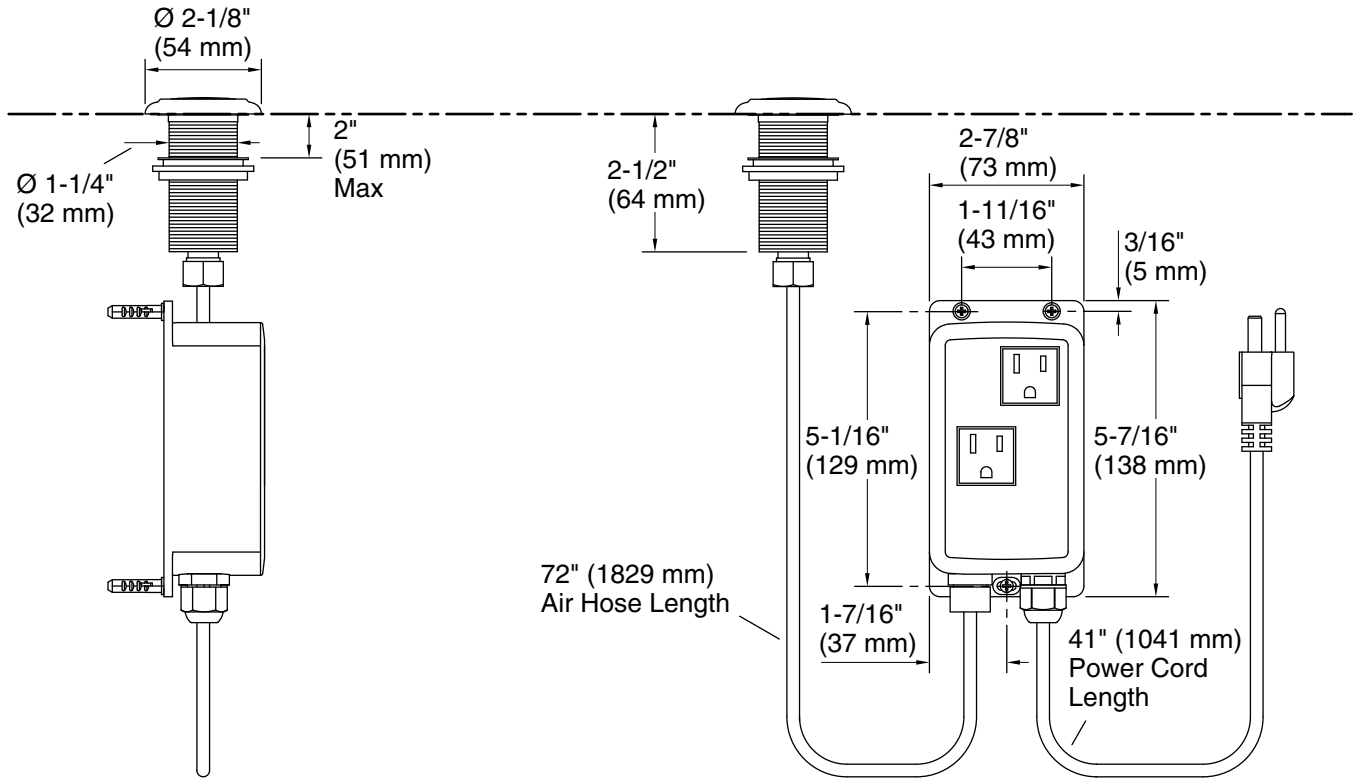

Required Electrical Service

Technical Information

All product dimensions are nominal.

Material: Brass/Plastic