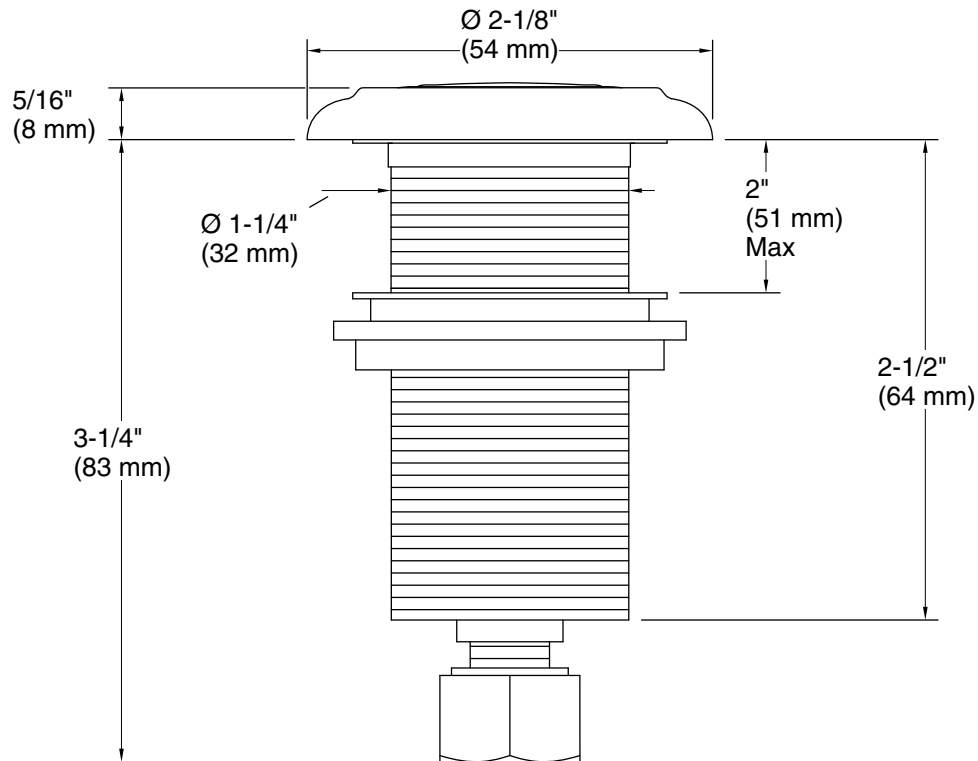

Features

- Air switch easily mounts to your sink or countertop
- Provides a decorative alternative to conventional wall-mount toggle switch
- Coordinates with traditional-style faucets
- Includes button and 6' (1829 mm) air line

Technical Information

All product dimensions are nominal.

Material: Brass/Plastic