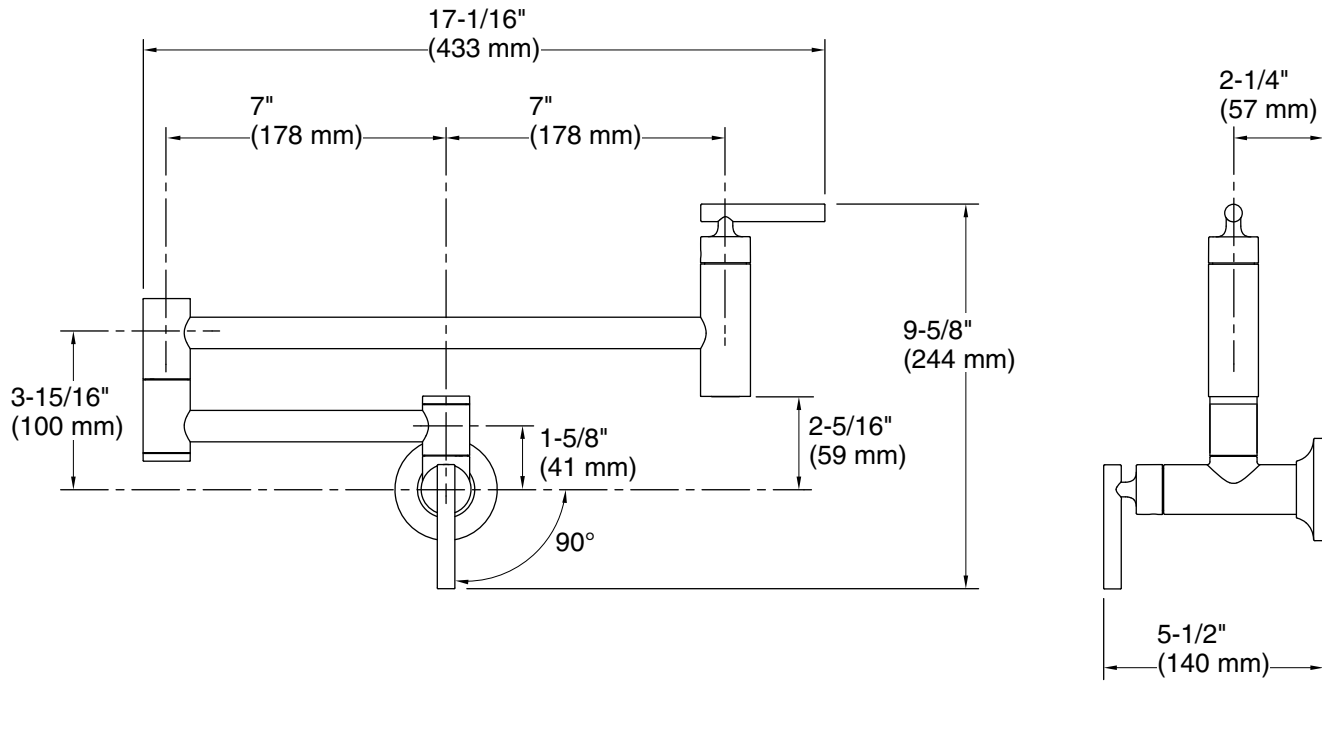

Features

- Articulating spout with 360° rotation offers superior clearance for filling pots on cooktops and ranges
- 23-1/4" (591 mm) swing spout reach
- 5.2 gpm (19.7 lpm) maximum flow rate at 60 psi (4.14 bar)
- Single lever handle with main lever shutoff
- KOHLER® ceramic disc valves exceed industry longevity standards for a lifetime of durable performance
- Coordinates with contemporary-style kitchen products.

Technical Information

All product dimensions are nominal.

Faucet:

Flow rate: 3.2 gal/min (12.1 l/min)

Drain included: No

Handshower:

Rated maximum flow: 0 gal/min (0 l/min)