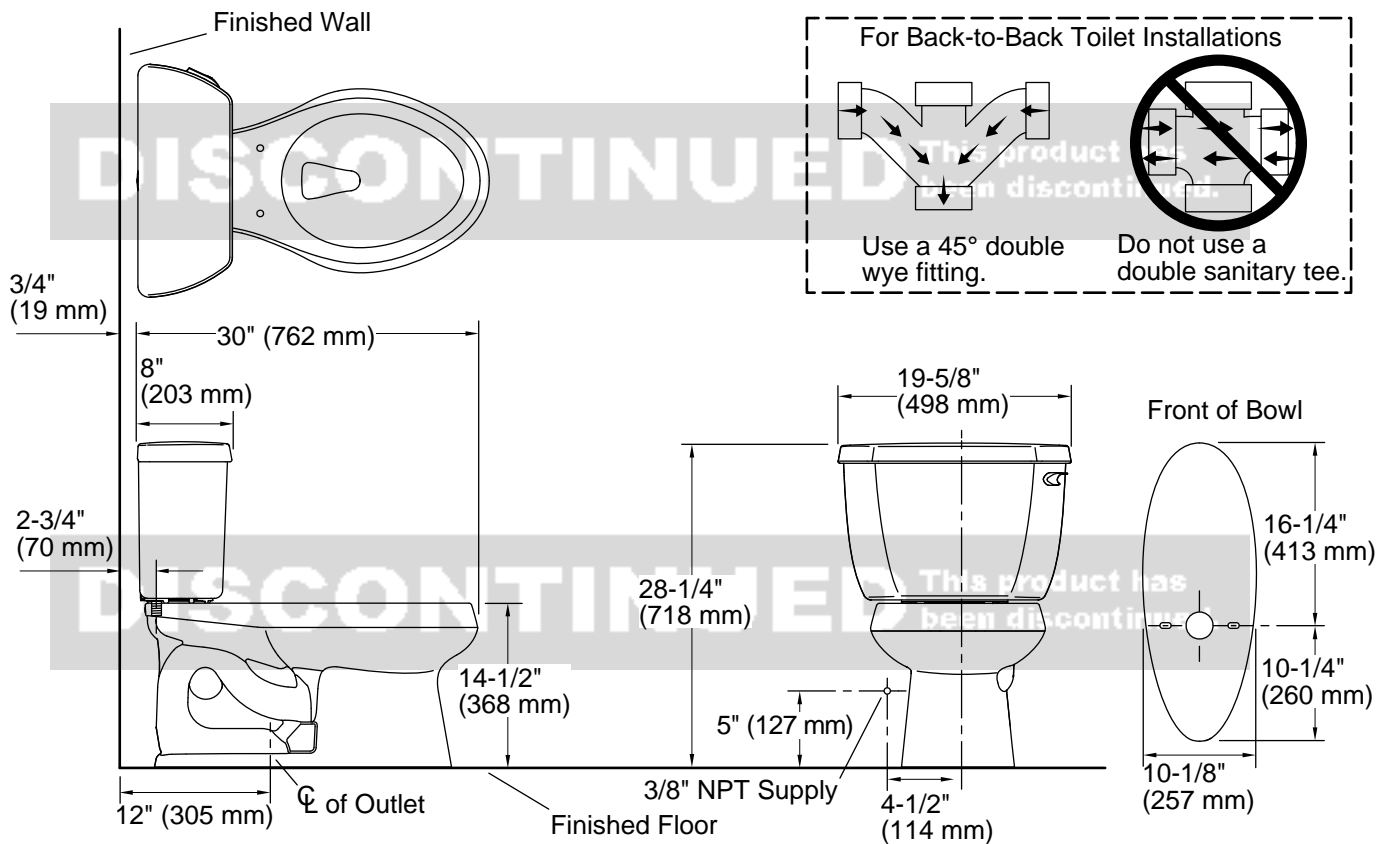

Wellworth® Classic

Two-piece elongated 1.28 gpf toilet
K-3575-TR

Features

- Two-piece design
- Elongated bowl offers added room and comfort
- Right-hand Polished Chrome trip lever
- Tank cover locks included
- Combination consists of the K-4436-TR tank and the K-4198 bowl
- Coordinates with other products in the Wellworth collection
- KOHLER's canister flush valve harnesses the natural force of gravity and optimizes flushing performance
- Eligible for consumer rebates in some municipalities
- 1.28 gpf (4.8 lpf)
- 2-1/8" (54 mm) fully glazed trapway
- Class Five® canister optimizes the flow out of the tank, harnessing gravity and the natural powerful reducing cascade of water to increase the power and effectiveness of the flush

Installation

- Standard 12" (305 mm) rough-in
- Seat and supply line sold separately

Recommended Products/Accessories

- K-5588 Purefresh® Deodorizing elongated toilet seat
- K-4108 PureWash® E750 Elongated bidet toilet seat with remote control
- K-5420 Low-Profile Bolt Caps
- K-9380-L Left-Hand Trip Lever
- 1023457 Wax Ring/Hardware Kit
- 1265114 Connector Hose
- K-23726 Drain treatment

12-9-2024 23:16 - US/CA

THE BOLD LOOK
OF **KOHLER**®

Technical Information

All product dimensions are nominal.

Toilet type:	Floor-mount
Waste Outlet:	Floor
Bowl shape:	Elongated
Flush type:	Class Five
Trap passageway:	2-1/8" (54 mm)
Water surface size:	11-1/4" x 8-1/4" (286 mm x 210 mm)
Rim to water surface:	5-1/4" (133 mm)
Rough-in:	12" (305 mm)
Seat-mounting holes:	5-1/2" (140 mm)

Notes

Install this product according to the installation instructions.

For back-to-back toilet installations: Use only a 45° double wye fitting.