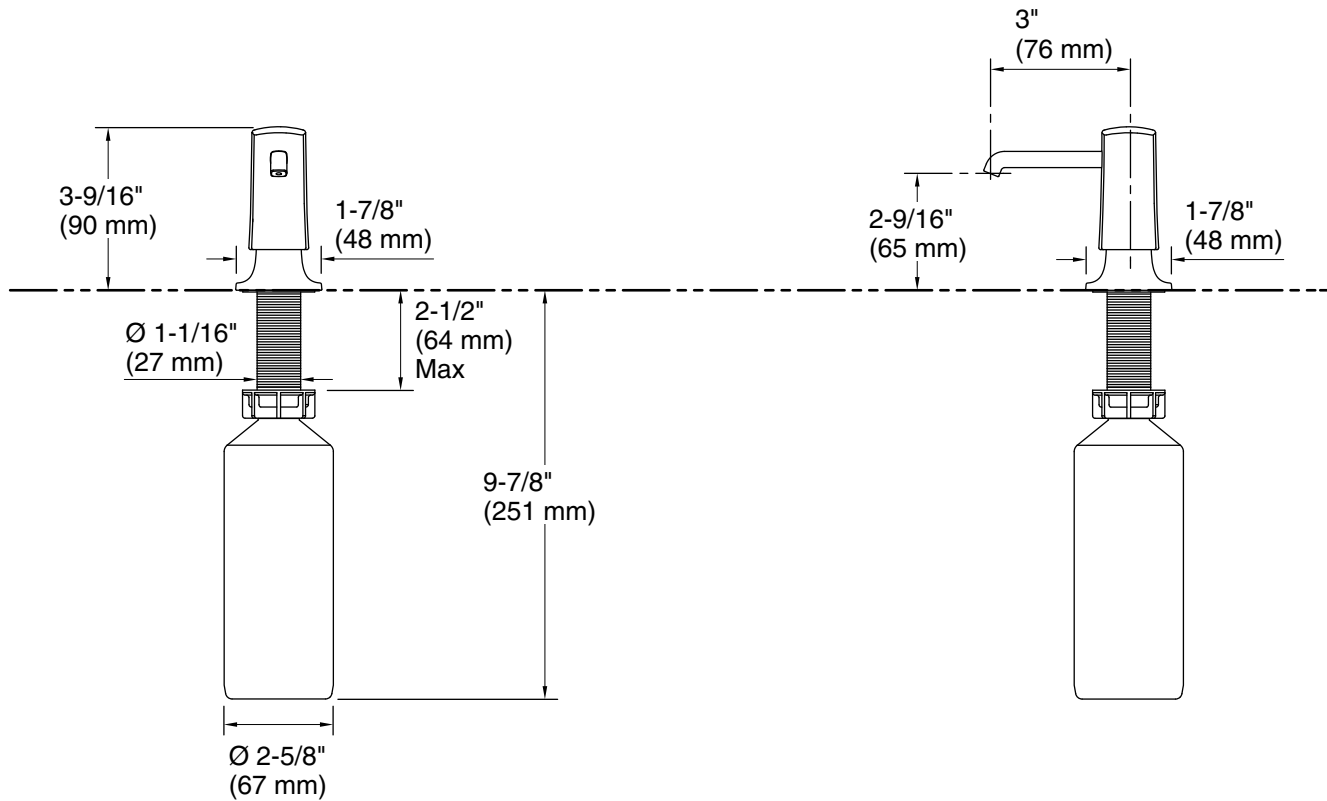

Features

- Holds up to 16 ounces of soap or lotion; refillable from top
- Greater thread length is suitable for use with thicker countertops
- Coordinates with the Graze® kitchen faucet collection

Material

Technical Information

All product dimensions are nominal.

Material: Brass/Plastic