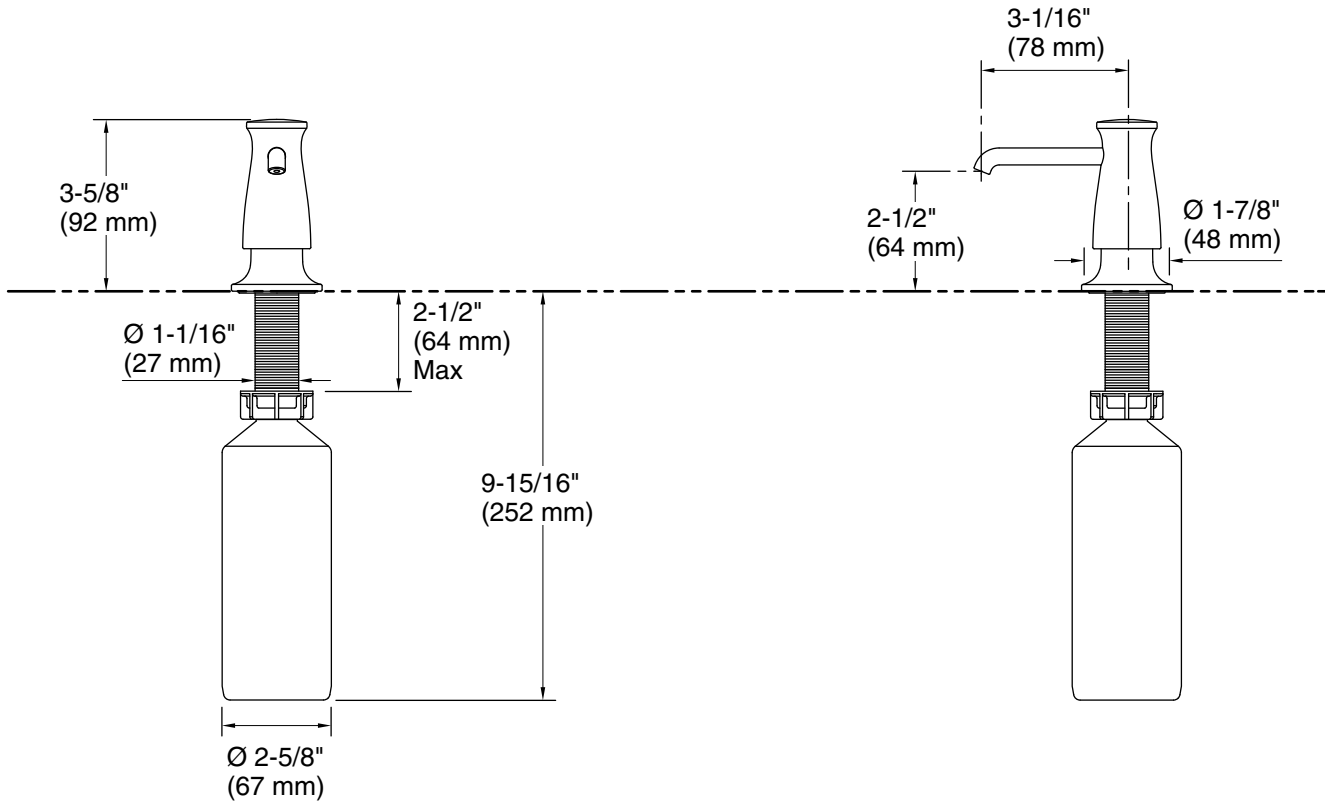

Technical Information

All product dimensions are nominal.

Material: Brass/Plastic