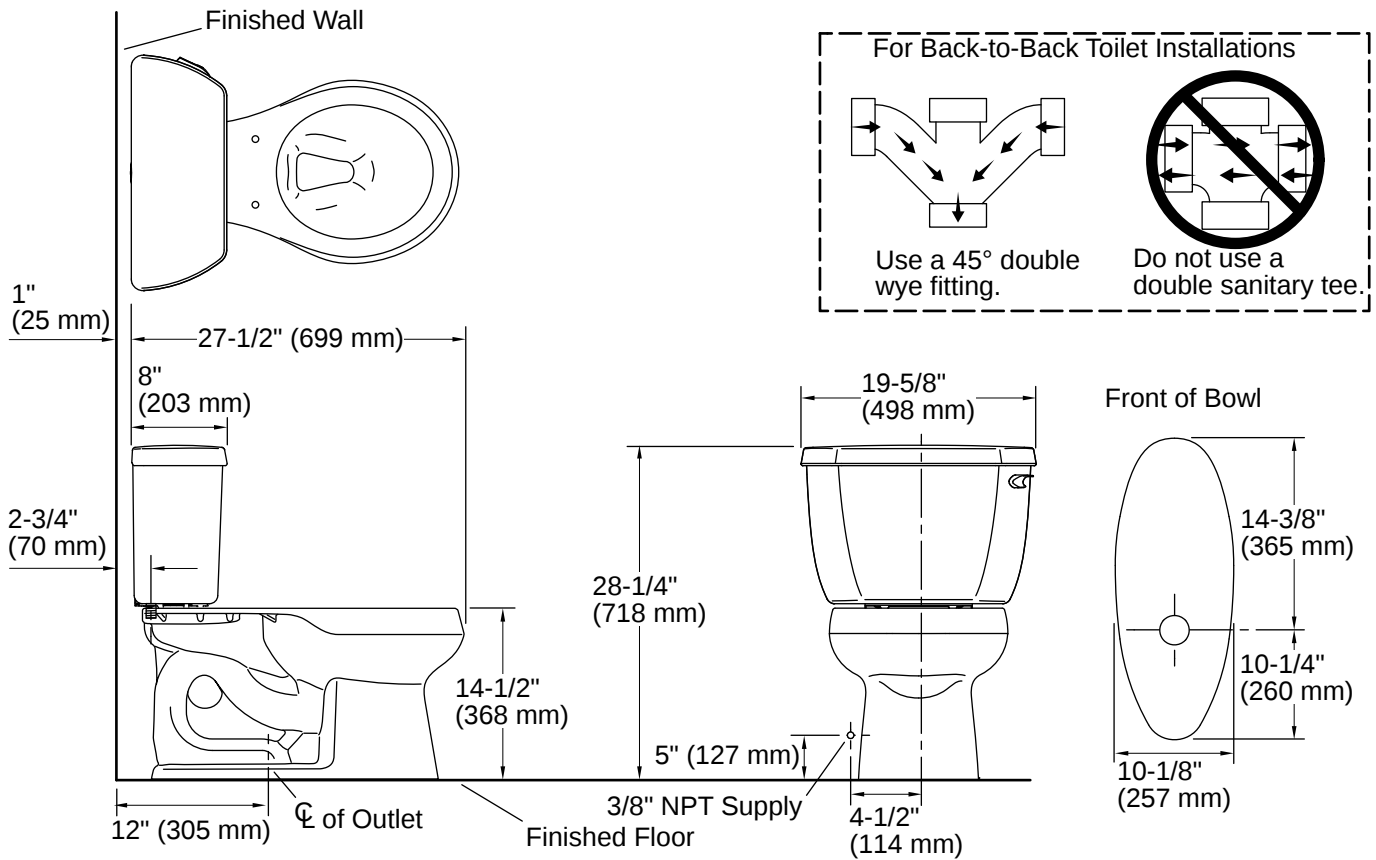

ASME A112.19.2/CSA B45.1
DOE - Energy Policy Act 1992
EPA WaterSense®

Technical Information

Rough-in:	Standard 12" (305mm)
Flush Type:	Class Five
Flush Rate:	1.28 gpf (4.8 lpf)
Bowl Shape:	Round-front
Seat-Mounting Holes:	5-1/2" (140 mm)
Waste Outlet:	Floor
Trapway Size:	2-1/8" (54 mm)
Trapway Type:	Exposed
Water Surface Size:	10-1/2" x 7-3/4" (267 mm x 197 mm)
Rim to Water Surface:	5-1/4" (133 mm)

Installation

- Standard 12" (305 mm) rough-in
- Seat and supply line sold separately

Installation Notes

Install this product according to the installation instructions.

For back-to-back toilet installations: Use only a 45° double wye fitting.