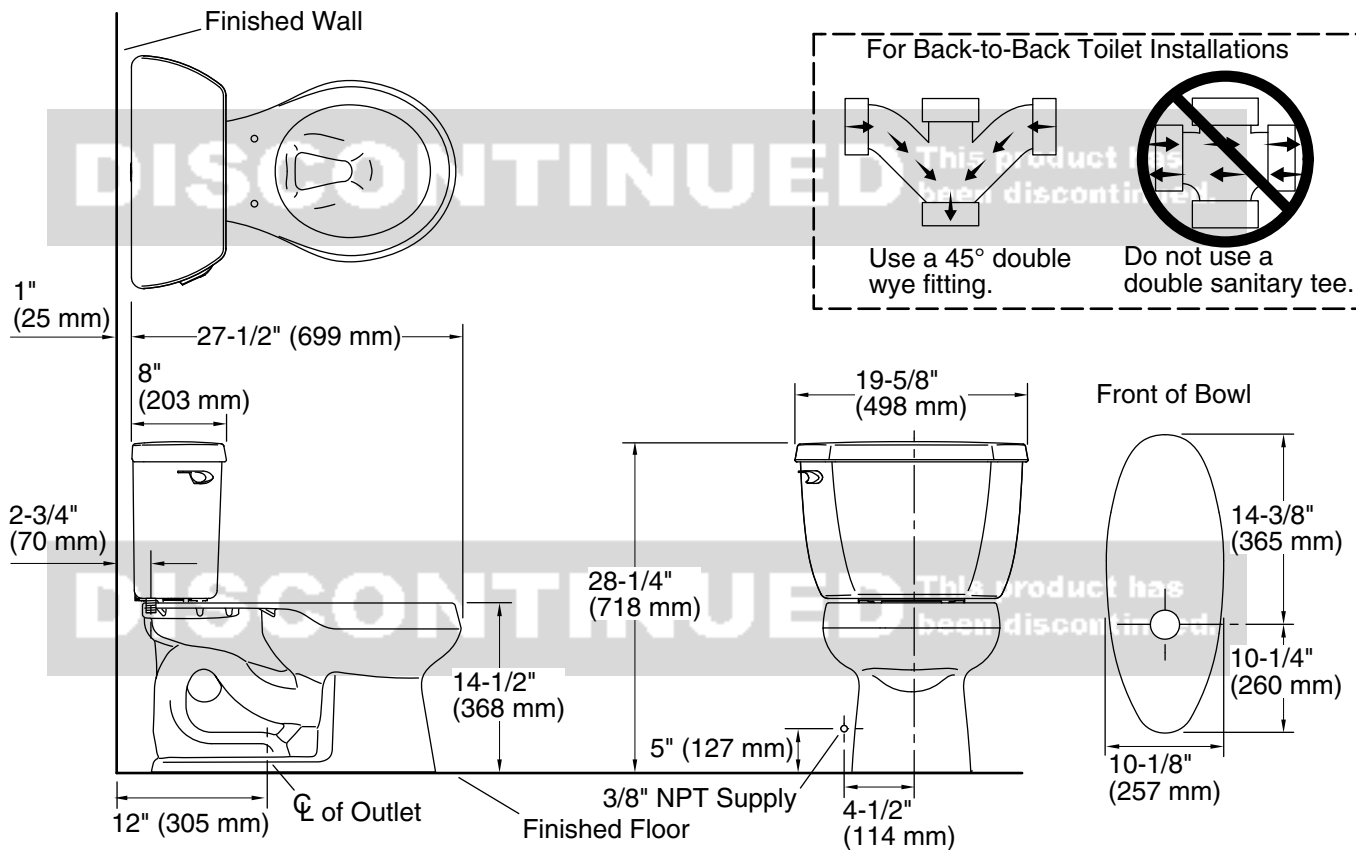

KOHLER®

Wellworth® Classic Two-piece round-front 1.28 gpf toilet K-3577-T

Features

- Two-piece design
- Round-front bowl offers an ideal solution for smaller bathrooms and powder rooms
- Left-hand Polished Chrome trip lever
- Tank cover locks included
- Combination consists of the K-4436-T tank and the K-4197 bowl
- Coordinates with other products in the Wellworth collection
- KOHLER's canister flush valve harnesses the natural force of gravity and optimizes flushing performance
- Eligible for consumer rebates in some municipalities
- 1.28 gpf (4.8 lpf)
- 2-1/8" (54 mm) fully glazed trapway
- Class Five® canister optimizes the flow out of the tank, harnessing gravity and the natural powerful reducing cascade of water to increase the power and effectiveness of the flush

Installation

- Standard 12" (305 mm) rough-in
- Seat and supply line sold separately

Recommended Products/Accessories

K-5589 Purefresh® Deodorizing round-front toilet seat
K-76923 PureWash® M250 Quiet-Close™ round-front toilet seat with antimicrobial agent
K-5420 Low-Profile Bolt Caps
K-9380-L Left-Hand Trip Lever
1023457 Wax Ring/Hardware Kit
1265114 Connector Hose
K-23726 Drain treatment

2-14-2025 16:05 - US/CA

THE BOLD LOOK
OF **KOHLER**®

Technical Information

All product dimensions are nominal.

Toilet type:	Floor-mount
Waste Outlet:	Floor
Bowl shape:	Round-front
Flush type:	Class Five
Trap passageway:	2-1/8" (54 mm)
Water surface size:	10-1/2" x 7-3/4" (267 mm x 197 mm)
Rim to water surface:	5-1/4" (133 mm)
Rough-in:	12" (305 mm)
Seat-mounting holes:	5-1/2" (140 mm)

Notes

Install this product according to the installation instructions.

For back-to-back toilet installations: Use only a 45° double wye fitting.