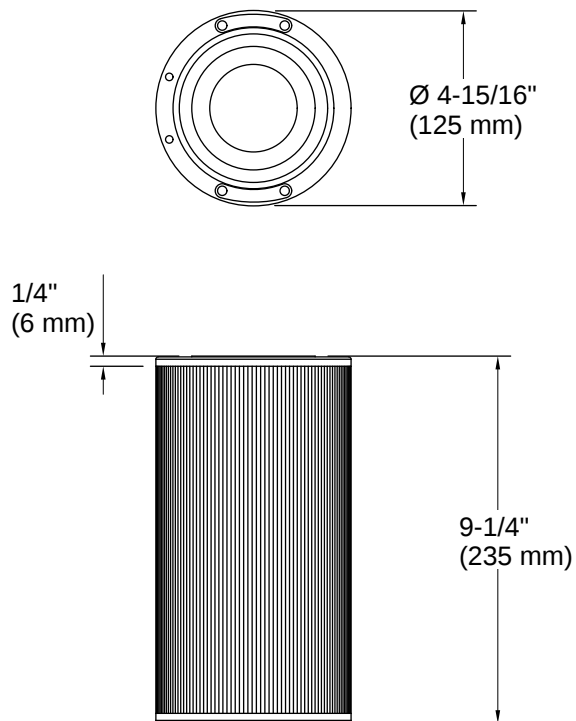

Installation Notes

Install this product according to the installation instructions.